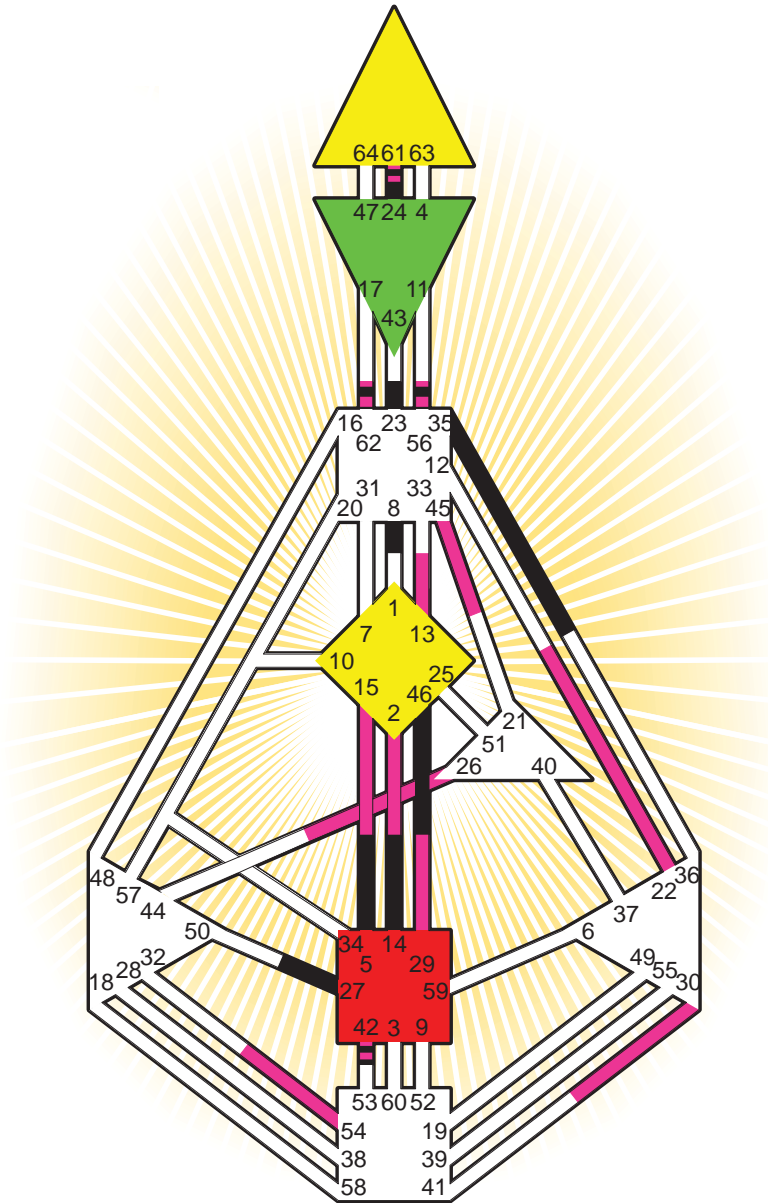

ZEN HUMAN DESIGN

INDIVIDUAL CHART

Bertrand Russell

Personality

Trellech, WL
 18. May 1872
 17:45:00 GMT
 17:45:00 GMT

Design

19. February 1872
 07:46:55 GMT

Rodden Rating **B**

Definition Type

- No Definition
- Single Definition
- Split Definition
- Triple Split Definition
- Quadruple Split Definition

Mode

- To Wait
- To Do

Defined Centers

- Throat
- Ji
- Sacral
- Head
- Heart
- Root

Awareness

- Mental (Ajna)
- Intuitive (Spleen)
- Emotional (Solar Plexus)

	☉	⊕	☾	♈	♉	♊	♋	♌	♍	♎	♏	♐	♑
Personality	8.4	14.4	46.6	35.2	5.2	27.2	24.5	8.4	62.6	61.1	56.2	42.5	23.1
Design	30.6	29.6	15.6	45.3	26.3	13.2	61.3	22.5	62.1	54.3	56.2	42.2	2.6