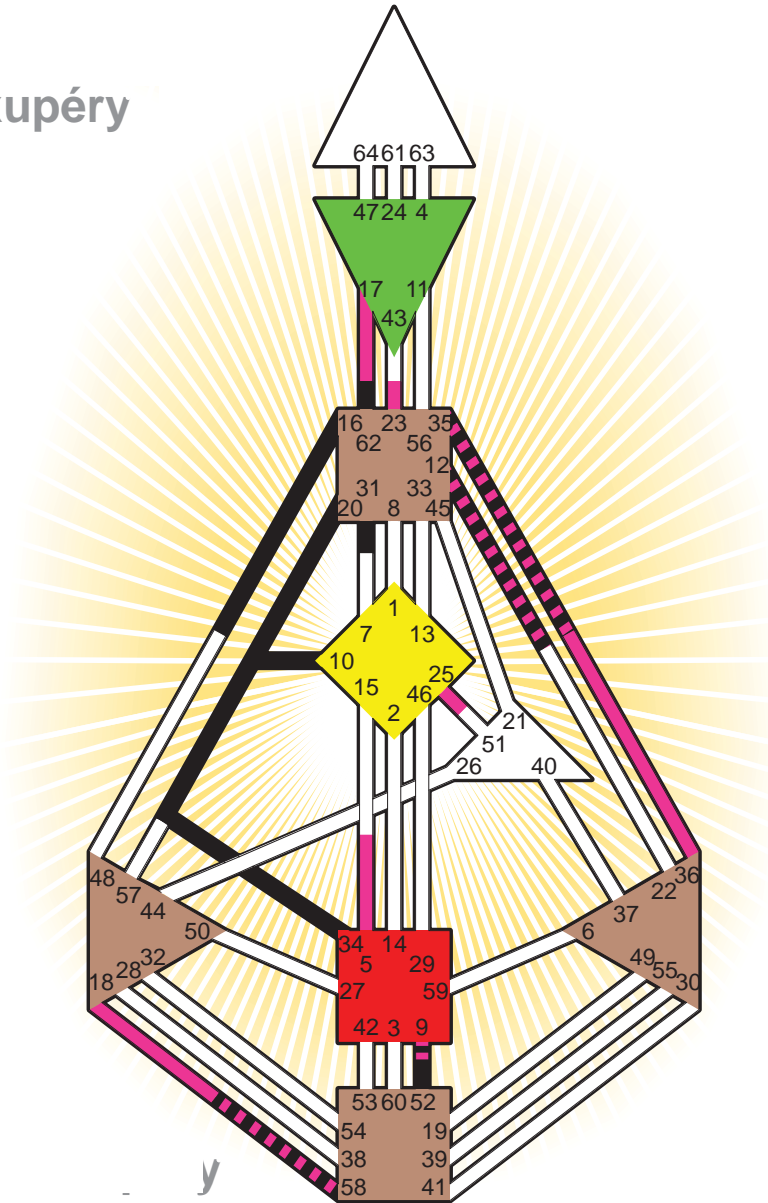

ZEN HUMAN DESIGN

INDIVIDUAL CHART

Antoine de Saint-Exupéry

Personality

Lyon, F
29. June 1900
09:15:00 LMT
08:55:36 GMT

Design

30. March 1900
06:51:44 GMT

Rodden Rating **AA**

Definition Type

- ☐ No Definition
- ☒ Single Definition
- ☐ Split Definition
- ☐ Triple Split Definition
- ☐ Quadruple Split Definition

Mode

- ☐ To Wait
- ☒ To Do

Defined Centers

- ☒ Throat
- ☐ Head
- ☒ Ji
- ☐ Heart
- ☒ Sacral
- ☒ Root

Awareness

- ☒ Mental (Ajna)
- ☐ Intuitive (Spleen)
- ☐ Emotional (Solar Plexus)

	☉	⊕	☾	♋	♌	♍	♎	♏	♐	♑	♒	♓	
Personality	52.4	58.4	31.3	9.6	16.6	31.1	62.1	20.2	34.3	10.4	9.4	12.5	35.6
Design	17.6	18.6	25.3	5.2	35.2	25.2	23.4	36.1	9.6	58.2	5.2	12.2	35.4