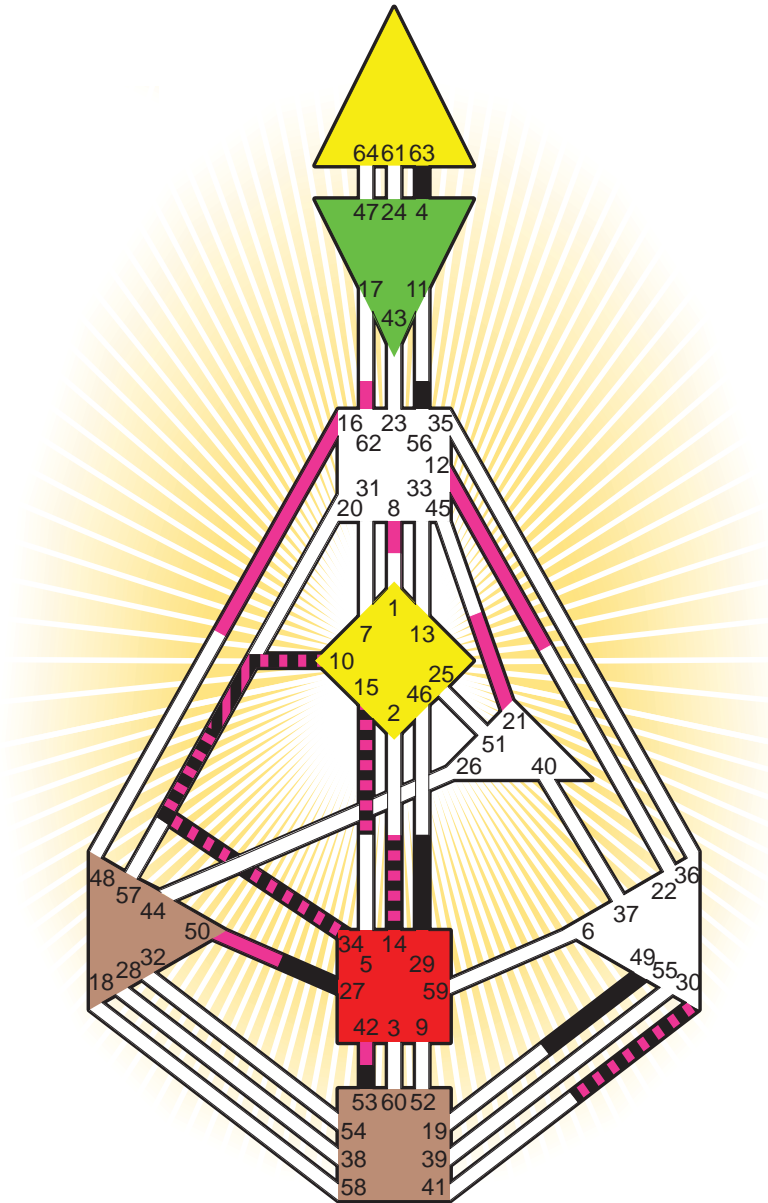

#### Definition Type

- No Definition
- Single Definition
- Split Definition
- Triple Split Definition
- Quadruple Split Definition

#### Mode

- To Wait
- To Do

#### Defined Centers

- Throat
- Ji
- Sacral
- Head
- Heart
- Root

#### Awareness

- Mental (Ajna)
- Intuitive (Spleen)
- Emotional (Solar Plexus)

	☉	⊕	☾	♋	♌	♍	♎	♏	♐	♑	♒	♓	
Personality	29.2	30.2	63.1	10.2	15.2	4.5	53.6	29.1	27.4	14.2	49.5	56.3	34.2
Design	8.4	14.4	50.4	10.4	15.4	16.5	21.5	12.4	42.3	14.5	30.1	62.5	34.4