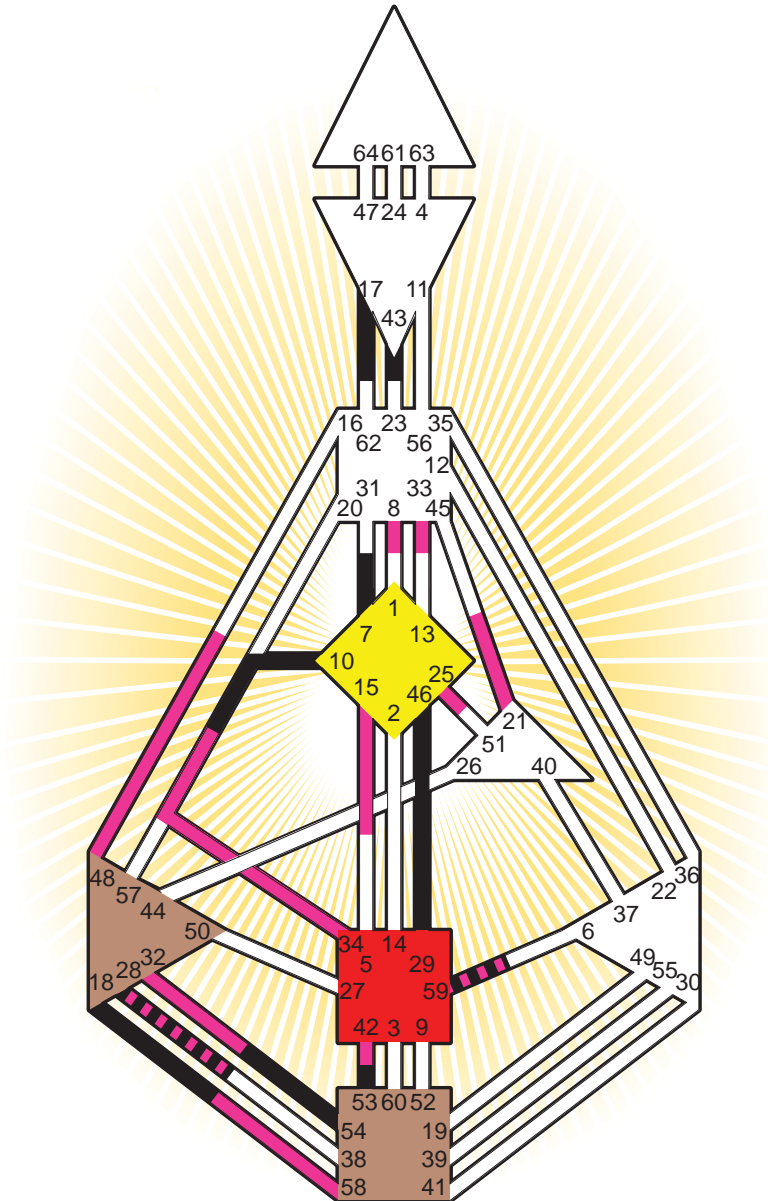

ZEN HUMAN DESIGN

INDIVIDUAL CHART

Richie Sambora

Personality

Perth Amboy, NJ
11. July 1959
19:33:00 EDT
23:33:00 GMT

Design

11. April 1959
13:09:21 GMT

Rodden Rating **AA**

Definition Type

- ☐ No Definition
- ☒ Single Definition
- ☐ Split Definition
- ☐ Triple Split Definition
- ☐ Quadruple Split Definition

Mode

- ☒ To Wait
- ☐ To Do

Defined Centers

- ☐ Throat
- ☐ Head
- ☒ Ji
- ☐ Heart
- ☒ Sacral
- ☒ Root

Awareness

- ☐ Mental (Ajna)
- ☒ Intuitive (Spleen)
- ☐ Emotional (Solar Plexus)

	☉	⊕	☾	♋	♌	♍	♎	♏	♐	♑	♒	♓	
Personality	<u>53.5</u>	<u>54.5</u>	<u>46.2</u>	<u>18.4</u>	<u>17.4</u>	<u>7.2</u>	<u>59.3</u>	<u>29.1</u>	<u>43.4</u>	<u>10.5</u>	<u>7.2</u>	<u>28.3</u>	<u>59.3</u>
Design	<u>42.1</u>	<u>32.1</u>	<u>8.4</u>	<u>48.4</u>	<u>21.4</u>	<u>25.3</u>	<u>8.2</u>	<u>15.3</u>	<u>34.2</u>	<u>58.4</u>	<u>33.5</u>	<u>28.5</u>	<u>59.2</u>