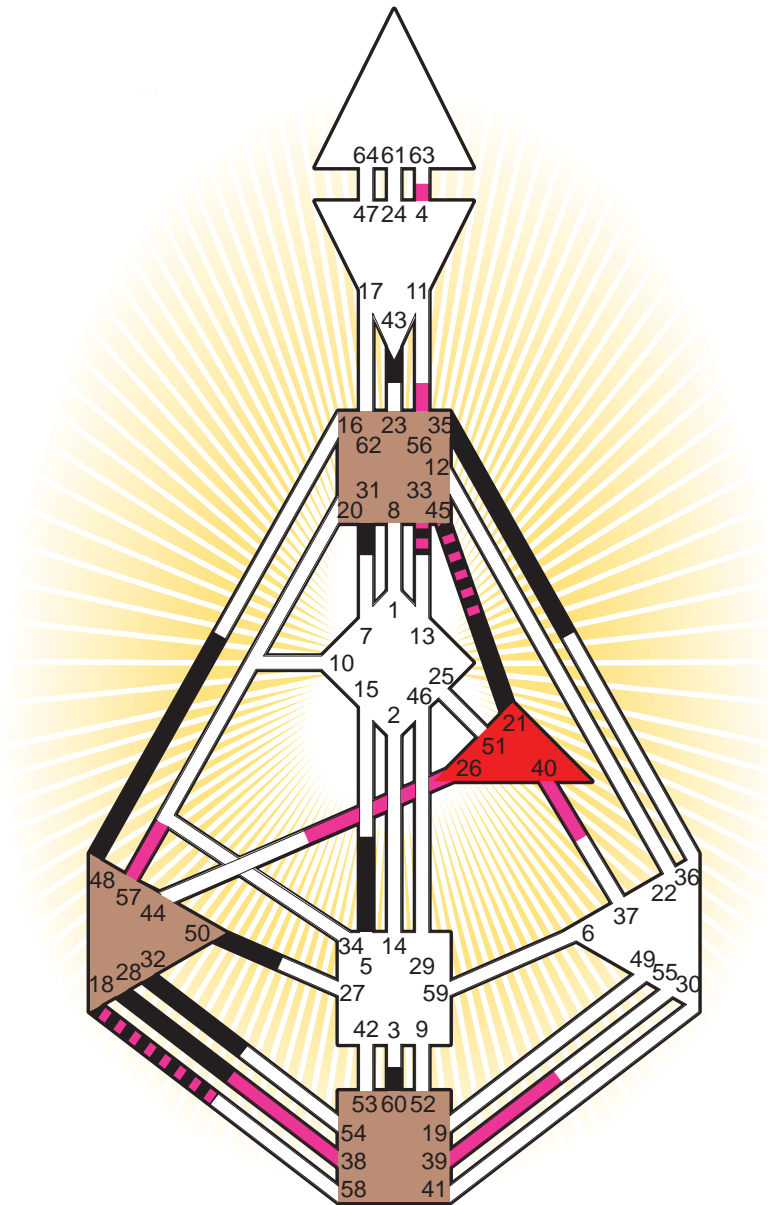

ZEN HUMAN DESIGN

INDIVIDUAL CHART

Susan Sarandon

Personality

New York, NY
 4. October 1946
 14:25:00 EST
 19:25:00 GMT

Design

5. July 1946
 14:51:35 GMT

Rodden Rating **AA**

Definition Type

- No Definition
- Single Definition
- Split Definition
- Triple Split Definition
- Quadruple Split Definition

Mode

- To Wait
- To Do

Defined Centers

- Throat
- Head
- Ji
- Heart
- Sacral
- Root

Awareness

- Mental (Ajna)
- Intuitive (Spleen)
- Emotional (Solar Plexus)

	☉	⊕	☾	♋	♌	♍	♎	♏	♐	♑	♒	♓	
Personality	48.2	<u>21.2</u>	60.1	35.3	5.3	32.5	43.6	<u>28.6</u>	50.6	31.6	<u>45.6</u>	18.5	33.6
Design	39.4	<u>38.4</u>	18.3	<u>45.4</u>	26.4	33.2	4.2	40.4	57.4	56.1	<u>45.3</u>	18.3	33.4