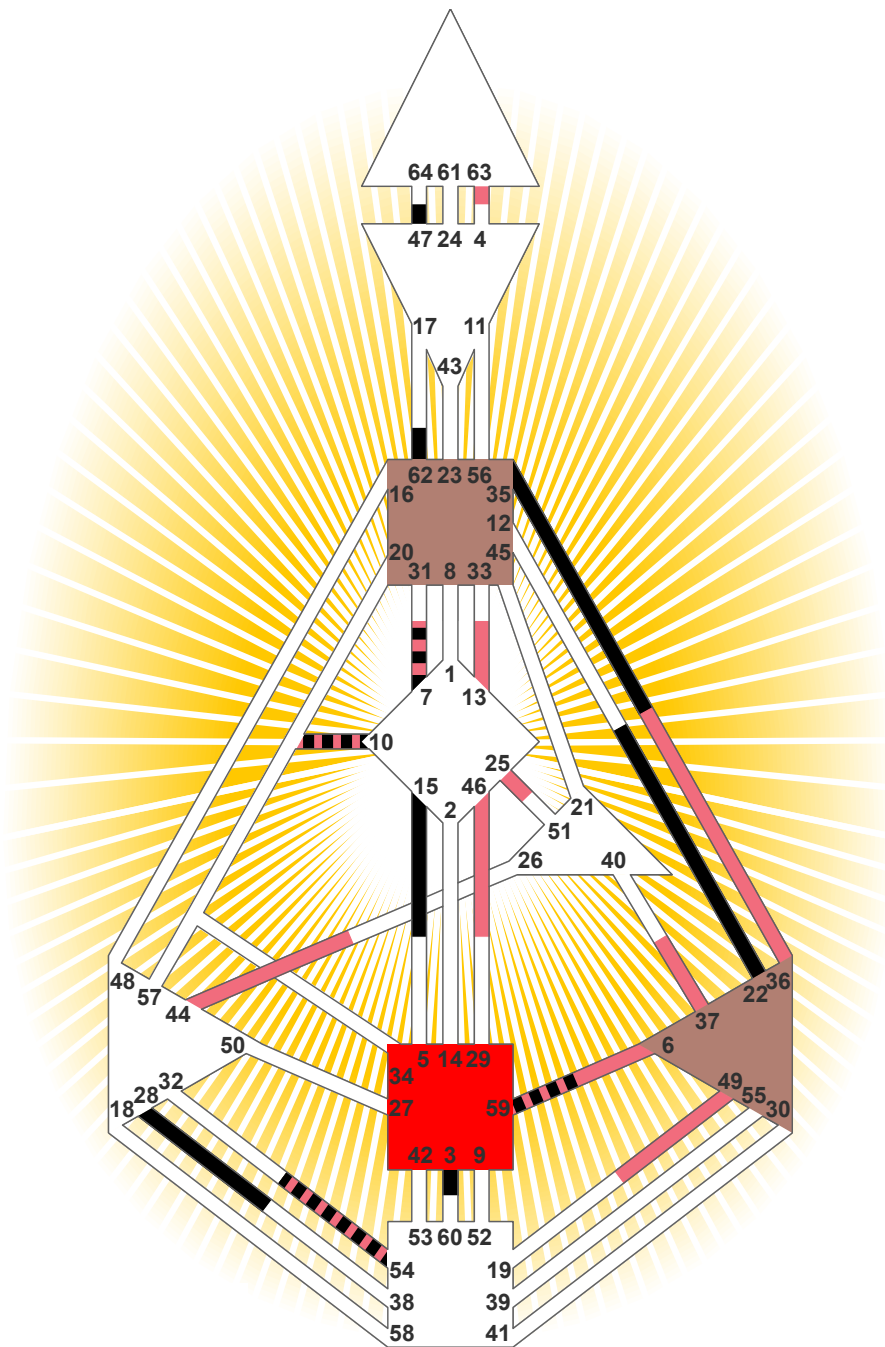

ZEN HUMAN DESIGN

INDIVIDUAL CHART

Adam Schiff

Personality

Framingham, MA
 22. June 1960
 06:13:00 EDT
 10:13:00 GMT

Design

23. March 1960
 14:39:13 GMT

Rodden Rating **AA**

Definition Type

- No Definition
- Single Definition
- Split Definition
- Triple Split Definition
- Quadruple Split Definition

Mode

- To Wait
- To Do

Defined Centers

- Throat
- Head
- Ji
- Heart
- Sacral
- Root

Awareness

- Mental (Ajna)
- Intuitiv (Spleen)
- Emotional (Solar Plexus)

	☉	☊	☋	♋	♌	♍	♎	♏	♐	♑	♒	♓	
Personality	15.3	10.3	<u>35.1</u>	47.3	22.3	62.6	15.3	3.6	10.1	54.2	7.6	28.5	<u>59.5</u>
Design	25.6	46.6	13.4	<u>6.3</u>	<u>36.3</u>	63.1	37.4	49.4	10.5	54.3	7.5	44.2	<u>59.5</u>