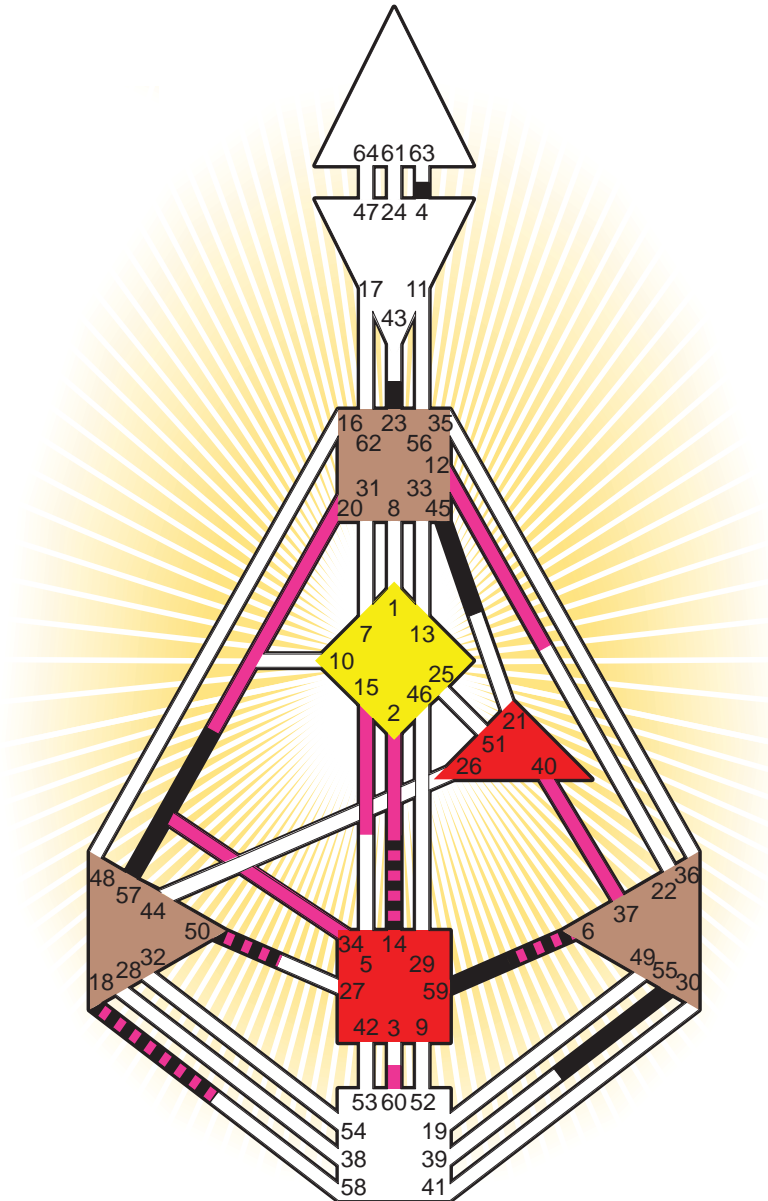

ZEN HUMAN DESIGN

INDIVIDUAL CHART

Claudia Schiffer

Personality

Rheinberg, D
25. August 1970
12:10:00 MET
11:10:00 GMT

Design

25. May 1970
11:20:43 GMT

Rodden Rating **AA**

Definition Type

- No Definition
- Single Definition
- Split Definition
- Triple Split Definition
- Quadruple Split Definition

Mode

- To Wait
- To Do

Defined Centers

- Throat
- Head
- Ji
- Heart
- Sacral
- Root

Awareness

- Mental (Ajna)
- Intuitive (Spleen)
- Emotional (Solar Plexus)

	☉	⊕	☾	♋	♌	♍	♎	♏	♐	♑	♒	♓	
Personality	59.2	55.2	45.5	55.3	59.3	6.5	57.3	4.6	50.6	23.4	18.4	14.4	6.4
Design	20.4	34.4	60.6	37.2	40.2	2.1	15.6	12.3	50.1	2.2	18.1	14.6	6.3