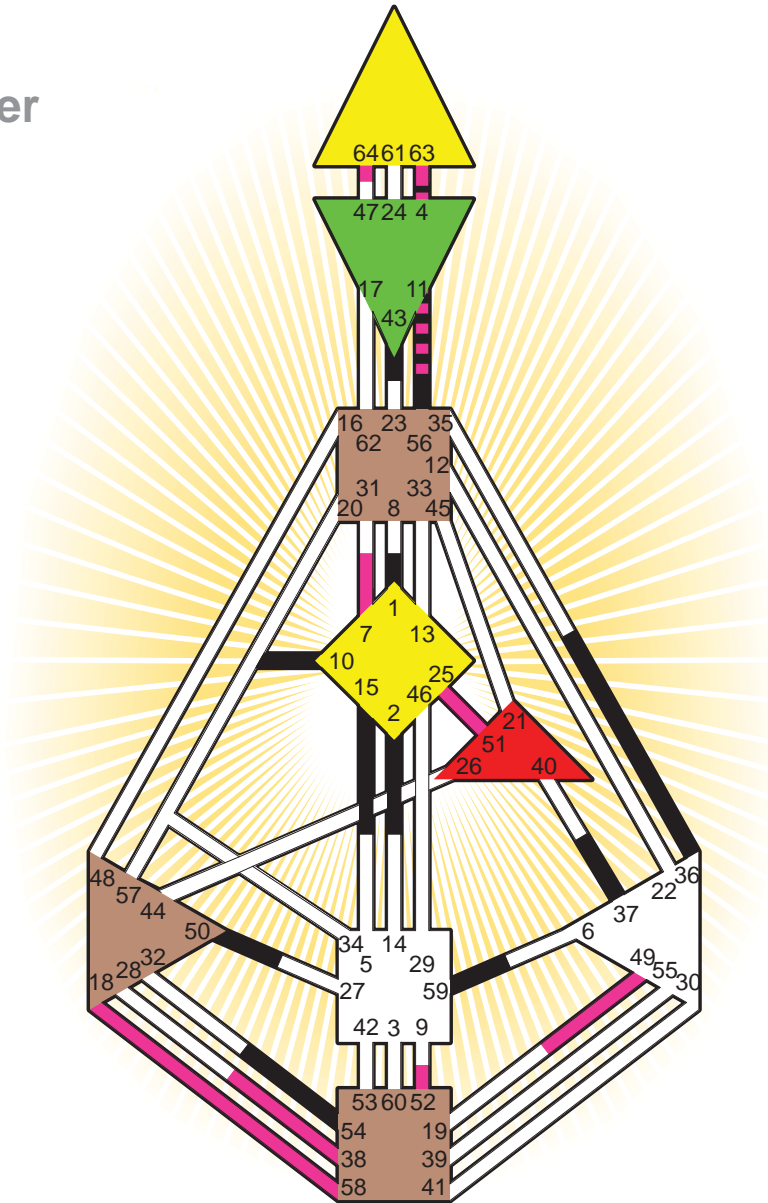

Friedrich von Schiller

Personality

Marbach am Neckar, D
 10. November 1759
 08:00:00 LMT
 07:23:04 GMT

Design

12. August 1759
 19:16:28 GMT

Rodden Rating **DD**

Definition Type

- No Definition
- Single Definition
- Split Definition
- Triple Split Definition
- Quadruple Split Definition

Mode

- To Wait
- To Do

Defined Centers

- Throat
- Head
- Ji
- Heart
- Sacral
- Root

Awareness

- Mental (Ajna)
- Intuitive (Spleen)
- Emotional (Solar Plexus)

	☉	⊕	☾	♋	♌	♍	♎	♏	♐	♑	♒	♓	
Personality	1.5	2.5	<u>56.6</u>	15.1	10.1	43.2	50.4	59.2	54.4	37.5	36.6	4.1	11.2
Design	<u>4.1</u>	49.1	<u>51.1</u>	52.3	<u>58.3</u>	64.4	<u>18.2</u>	52.5	38.5	<u>63.4</u>	<u>25.3</u>	7.5	<u>11.1</u>