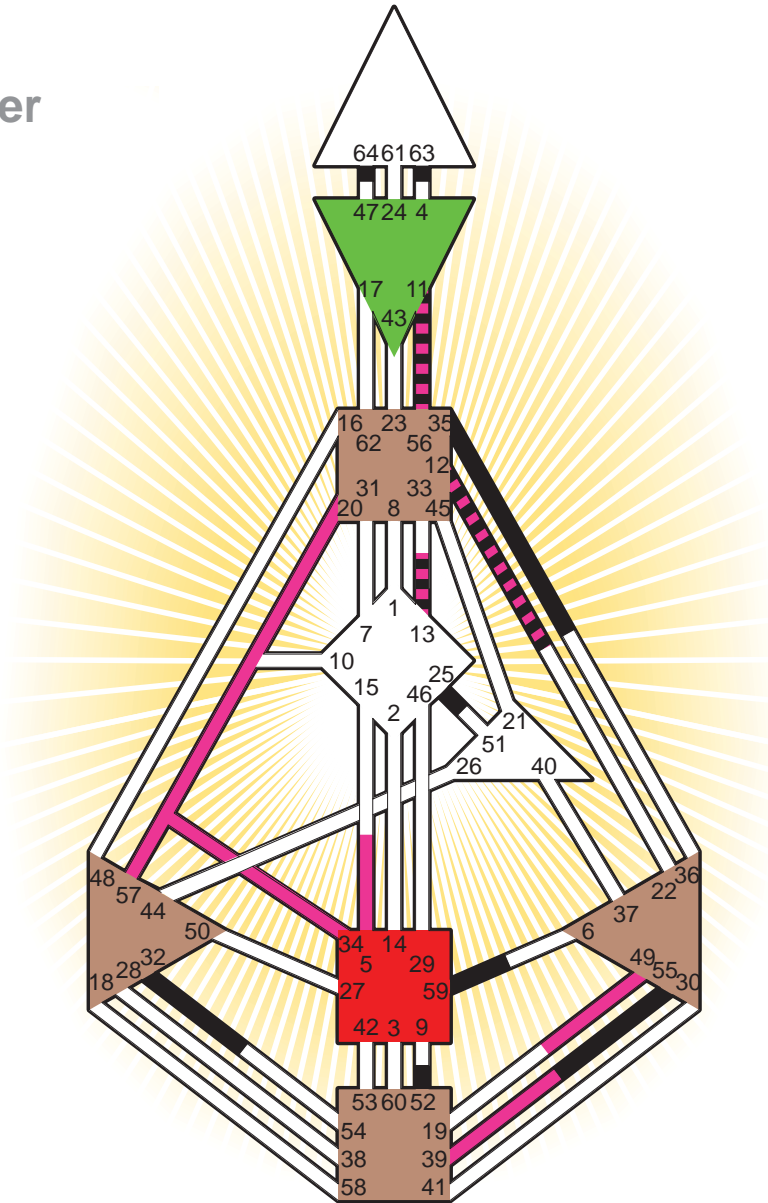

Arthur Schopenhauer

Personality

Danzig, PL
 22. February 1788
 12:00:00 LMT
 10:45:20 GMT

Design

27. November 1787
 19:30:35 GMT

Rodden Rating **AA**

Definition Type

- No Definition
- Single Definition
- Split Definition
- Triple Split Definition
- Quadruple Split Definition

Mode

- To Wait
- To Do

Defined Centers

- Throat
- Head
- Ji
- Heart
- Sacral
- Root

Awareness

- Mental (Ajna)
- Intuitive (Spleen)
- Emotional (Solar Plexus)

	☉	⊕	☾	♋	♌	♍	♎	♏	♐	♑	♒	♓	
Personality	<u>55.4</u>	<u>59.4</u>	<u>64.5</u>	<u>11.1</u>	<u>12.1</u>	<u>63.1</u>	<u>25.6</u>	<u>52.5</u>	<u>35.6</u>	<u>55.2</u>	<u>56.1</u>	<u>32.1</u>	<u>13.4</u>
Design	<u>34.6</u>	<u>20.6</u>	<u>39.4</u>	<u>11.4</u>	<u>12.4</u>	<u>11.2</u>	<u>5.5</u>	<u>56.1</u>	<u>12.1</u>	<u>49.5</u>	<u>56.4</u>	<u>57.6</u>	<u>13.1</u>