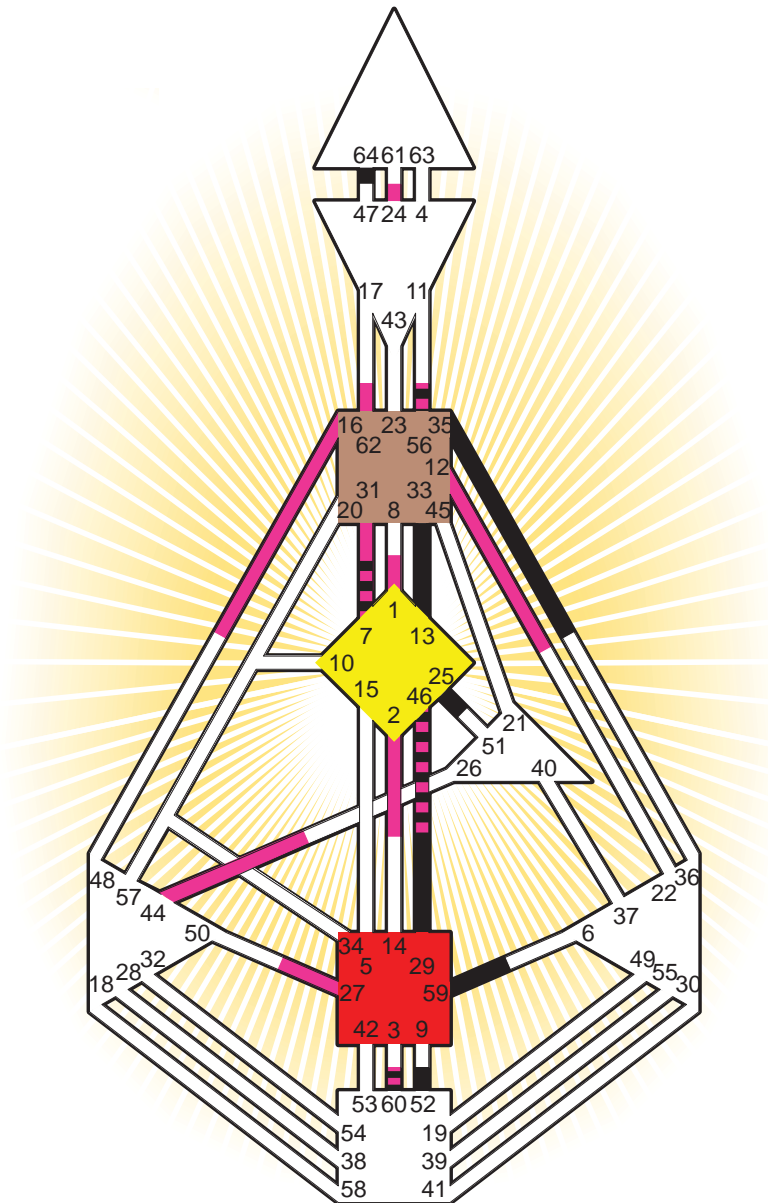

ZEN HUMAN DESIGN

INDIVIDUAL CHART

Gerhard Schröder

Personality

Blomberg, D
7. August 1944
22:00:00 MET/S
20:00:00 GMT

Design

7. May 1944
20:56:22 GMT

Rodden Rating **AA**

Definition Type

- No Definition
- Single Definition
- Split Definition
- Triple Split Definition
- Quadruple Split Definition

Mode

- To Wait
- To Do

Defined Centers

- Throat
- Head
- Ji
- Heart
- Sacral
- Root

Awareness

- Mental (Ajna)
- Intuitive (Spleen)
- Emotional (Solar Plexus)

	☉	⊕	☾	♋	♌	♍	♎	♏	♐	♑	♒	♓	
Personality	<u>7.3</u>	<u>13.3</u>	25.4	56.2	60.2	64.2	<u>29.3</u>	64.6	59.3	52.3	35.2	<u>46.5</u>	<u>33.1</u>
Design	2.5	1.5	44.5	56.5	60.5	24.2	27.2	62.1	<u>7.6</u>	12.3	16.2	<u>46.4</u>	<u>31.5</u>