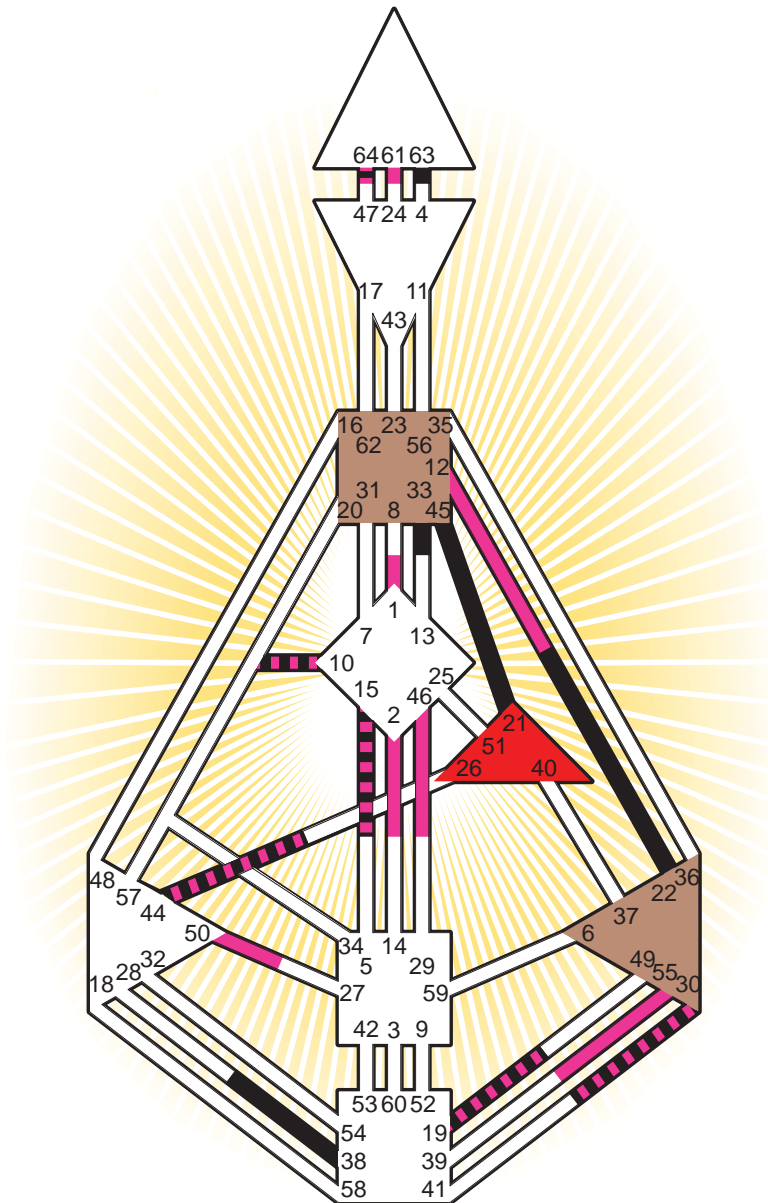

ZEN HUMAN DESIGN

INDIVIDUAL CHART

Franz Schubert

Personality

Vienna, A
31. January 1797
13:30:00 LMT
12:24:32 GMT

Design

5. November 1796
21:00:09 GMT

Rodden Rating **AA**

Definition Type

- ☐ No Definition
- ☒ Single Definition
- ☐ Split Definition
- ☐ Triple Split Definition
- ☐ Quadruple Split Definition

Mode

- ☐ To Wait
- ☒ To Do

Defined Centers

- ☒ Throat
- ☐ Head
- ☐ Ji
- ☒ Heart
- ☐ Sacral
- ☐ Root

Awareness

- ☐ Mental (Ajna)
- ☐ Intuitive (Spleen)
- ☒ Emotional (Solar Plexus)

	☉	⊕	☾	♈	♉	♊	♋	♌	♍	♎	♏	♐	♑
Personality	19.5	33.5	<u>22.4</u>	15.3	10.3	30.6	38.4	<u>21.1</u>	63.5	<u>45.5</u>	64.1	44.4	30.4
Design	1.2	2.2	<u>61.2</u>	15.5	10.5	50.4	46.1	19.1	55.4	<u>12.5</u>	64.1	44.1	30.3