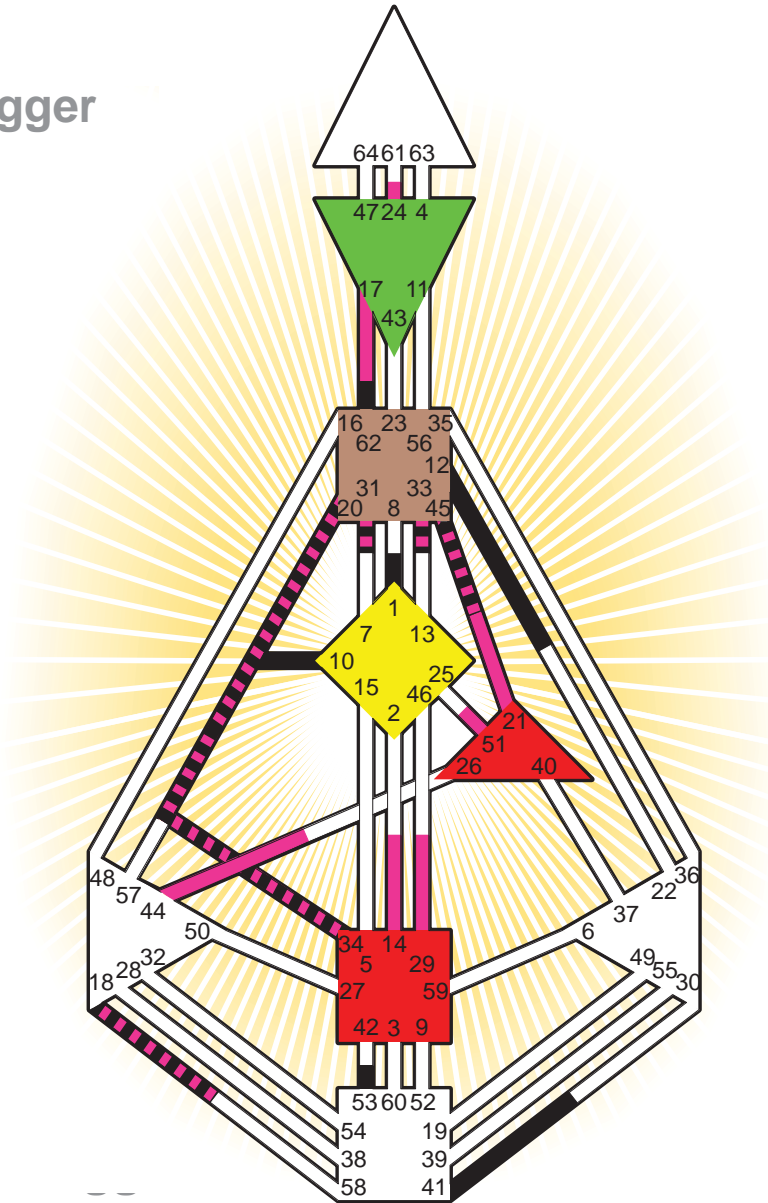

Definition Type

- No Definition
- Single Definition
- Split Definition
- Triple Split Definition
- Quadruple Split Definition

Mode

- To Wait
- To Do

Defined Centers

- Throat
- Head
- Ji
- Heart
- Sacral
- Root

Awareness

- Mental (Ajna)
- Intuitive (Spleen)
- Emotional (Solar Plexus)

	☉	⊕	☾	♋	♌	♍	♎	♏	♐	♑	♒	♓	
Personality	31.5	41.5	10.6	20.1	34.1	53.4	62.6	45.4	1.6	33.5	12.2	18.5	33.6
Design	24.1	44.1	29.1	20.3	34.3	51.6	17.2	21.5	14.1	31.1	45.3	18.6	33.4