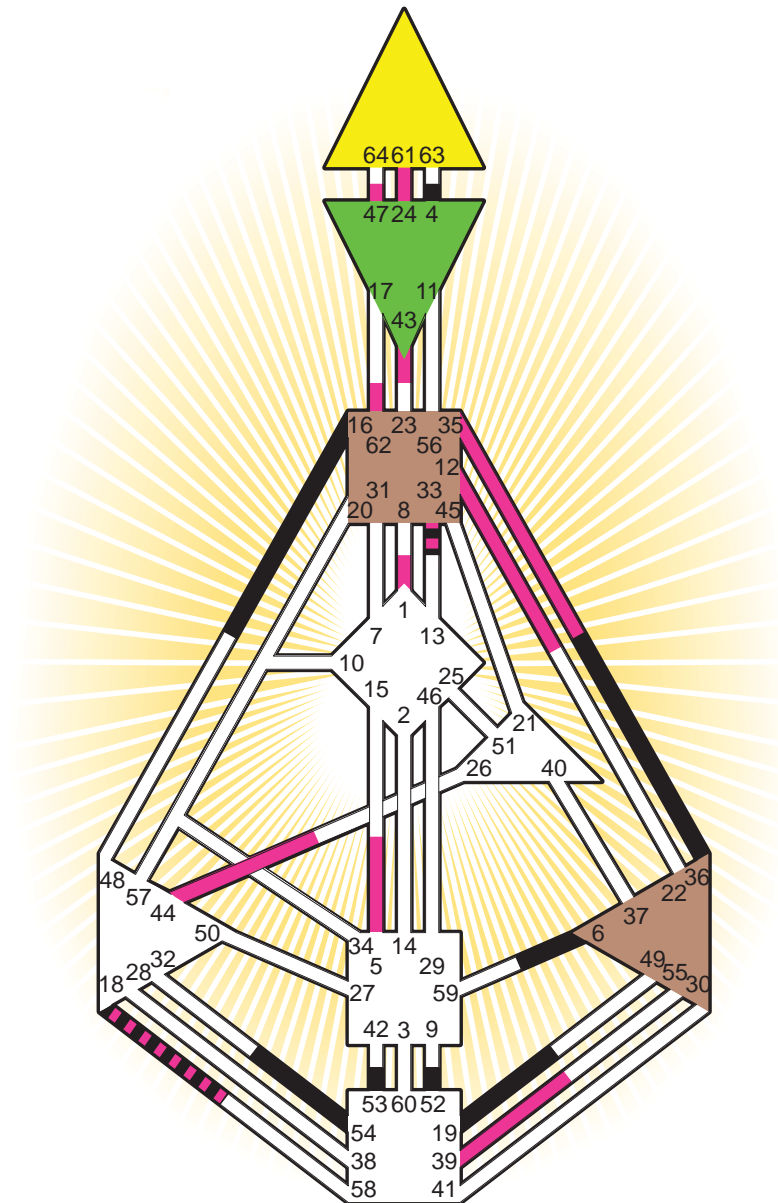

ZEN HUMAN DESIGN

INDIVIDUAL CHART

Tom Selleck

Personality

Detroit, MI
 29. January 1945
 08:22:00 EWT
 12:22:00 GMT

Design

3. November 1944
 19:15:24 GMT

Rodden Rating **AA**

Definition Type

- No Definition
- Single Definition
- Split Definition
- Triple Split Definition
- Quadruple Split Definition

Mode

- To Wait
- To Do

Defined Centers

- Throat
- Head
- Ji
- Heart
- Sacral
- Root

Awareness

- Mental (Ajna)
- Intuitive (Spleen)
- Emotional (Solar Plexus)

	☉	⊕	☾	♋	♌	♍	♎	♏	♐	♑	♒	♓	
Personality	19.2	33.2	4.5	53.4	54.4	54.5	<u>36.4</u>	54.3	6.5	52.2	16.4	18.3	33.2
Design	44.4	<u>24.4</u>	12.2	62.1	<u>61.1</u>	43.1	5.4	1.2	47.5	39.2	<u>35.1</u>	18.2	33.3