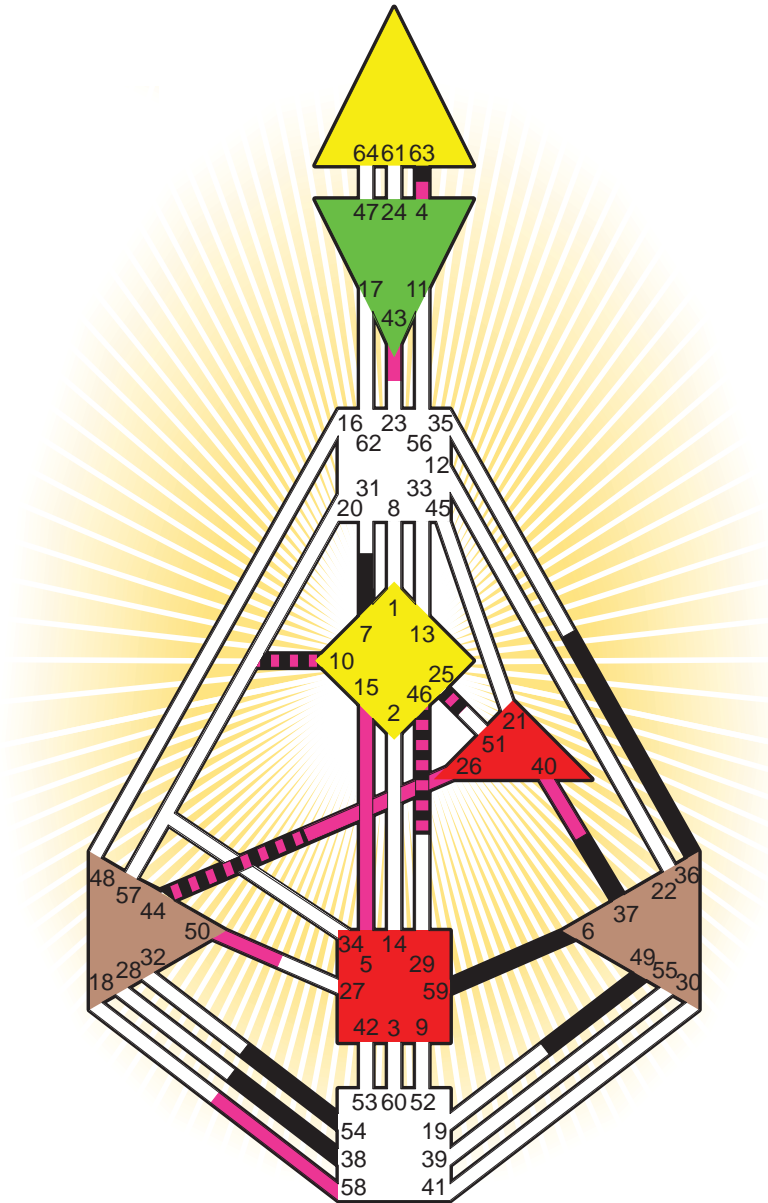

ZEN HUMAN DESIGN

INDIVIDUAL CHART

Ayrton Senna

Personality

Sao Paulo, BR
 21. March 1960
 02:35:00 BZT
 05:35:00 GMT

Design

25. December 1959
 04:10:39 GMT

Rodden Rating **AA**

Definition Type

- No Definition
- Single Definition
- Split Definition
- Triple Split Definition
- Quadruple Split Definition

Mode

- To Wait
- To Do

Defined Centers

- Throat
- Ji
- Sacral
- Head
- Heart
- Root

Awareness

- Mental (Ajna)
- Intuitive (Spleen)
- Emotional (Solar Plexus)

	☉	⊕	☾	♋	♌	♍	♎	♏	♐	♑	♒	♓	
Personality	25.3	46.3	38.4	6.3	36.3	63.2	37.1	49.2	10.5	54.3	7.5	44.2	59.5
Design	10.5	15.5	50.3	46.1	25.1	5.4	43.2	5.5	26.1	58.6	4.2	44.1	40.1