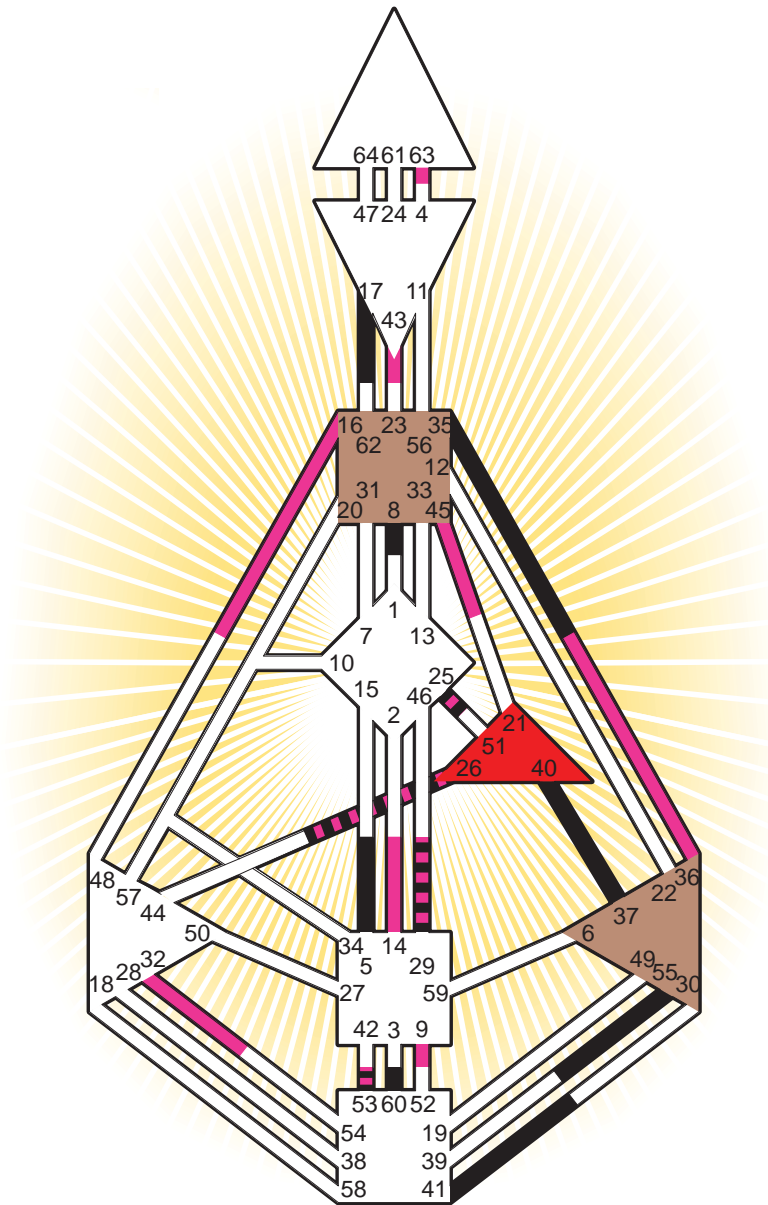

ZEN HUMAN DESIGN

INDIVIDUAL CHART

Ariel Sharon

Personality

Kafr Malal, IL
27. February 1928
07:36:00 EET
05:36:00 GMT

Design

2. December 1927
13:51:56 GMT

Rodden Rating **A**

Definition Type

- ☐ No Definition
- ☒ Single Definition
- ☐ Split Definition
- ☐ Triple Split Definition
- ☐ Quadruple Split Definition

Mode

- ☐ To Wait
- ☒ To Do

Defined Centers

- ☒ Throat
- ☐ Head
- ☐ Ji
- ☒ Heart
- ☐ Sacral
- ☐ Root

Awareness

- ☐ Mental (Ajna)
- ☐ Intuitive (Spleen)
- ☒ Emotional (Solar Plexus)

	☉	⊕	☾	♋	♌	♍	♎	♏	♐	♑	♒	♓	
Personality	<u>37.2</u>	<u>40.2</u>	8.2	<u>35.4</u>	5.4	55.2	41.4	60.4	17.4	26.2	25.4	29.4	53.1
Design	9.4	16.4	63.5	45.2	26.2	43.2	32.3	14.2	<u>36.2</u>	9.5	25.2	29.6	53.2