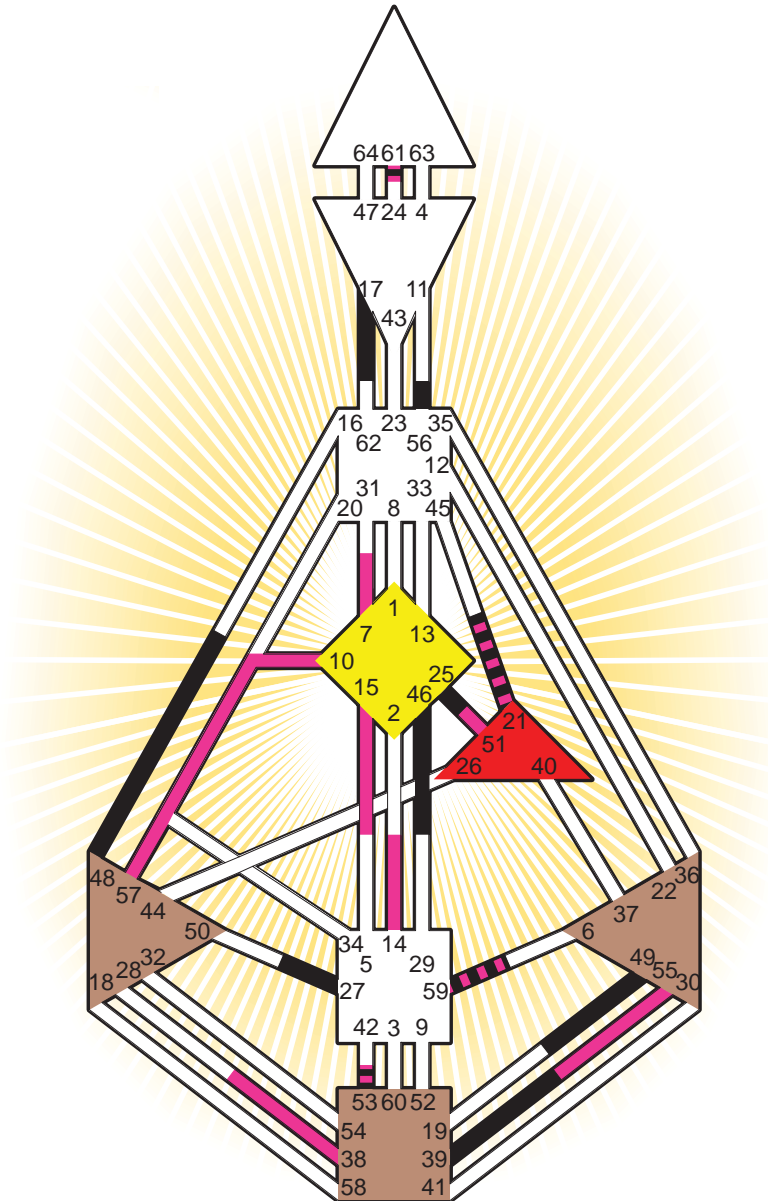

ZEN HUMAN DESIGN

INDIVIDUAL CHART

William Shatner

Personality

Montreal PQ, CDN
22. March 1931
04:00:00 EST
09:00:00 GMT

Design

25. December 1930
07:10:15 GMT

Rodden Rating **A**

Definition Type

- ☐ No Definition
- ☐ Single Definition
- ☒ Split Definition
- ☐ Triple Split Definition
- ☐ Quadruple Split Definition

Mode

- ☒ To Wait
- ☐ To Do

Defined Centers

- ☐ Throat
- ☐ Head
- ☒ Ji
- ☒ Heart
- ☐ Sacral
- ☒ Root

Awareness

- ☐ Mental (Ajna)
- ☒ Intuitive (Spleen)
- ☒ Emotional (Solar Plexus)

	☉	⊕	☾	♋	♌	♍	♎	♏	♐	♑	♒	♓	
Personality	<u>25.3</u>	46.3	27.3	21.6	48.6	17.4	49.1	56.3	<u>39.2</u>	61.2	21.6	59.4	53.4
Design	<u>10.5</u>	15.5	<u>55.2</u>	<u>51.6</u>	<u>57.6</u>	61.1	14.1	7.4	<u>53.3</u>	38.4	21.3	59.6	53.6