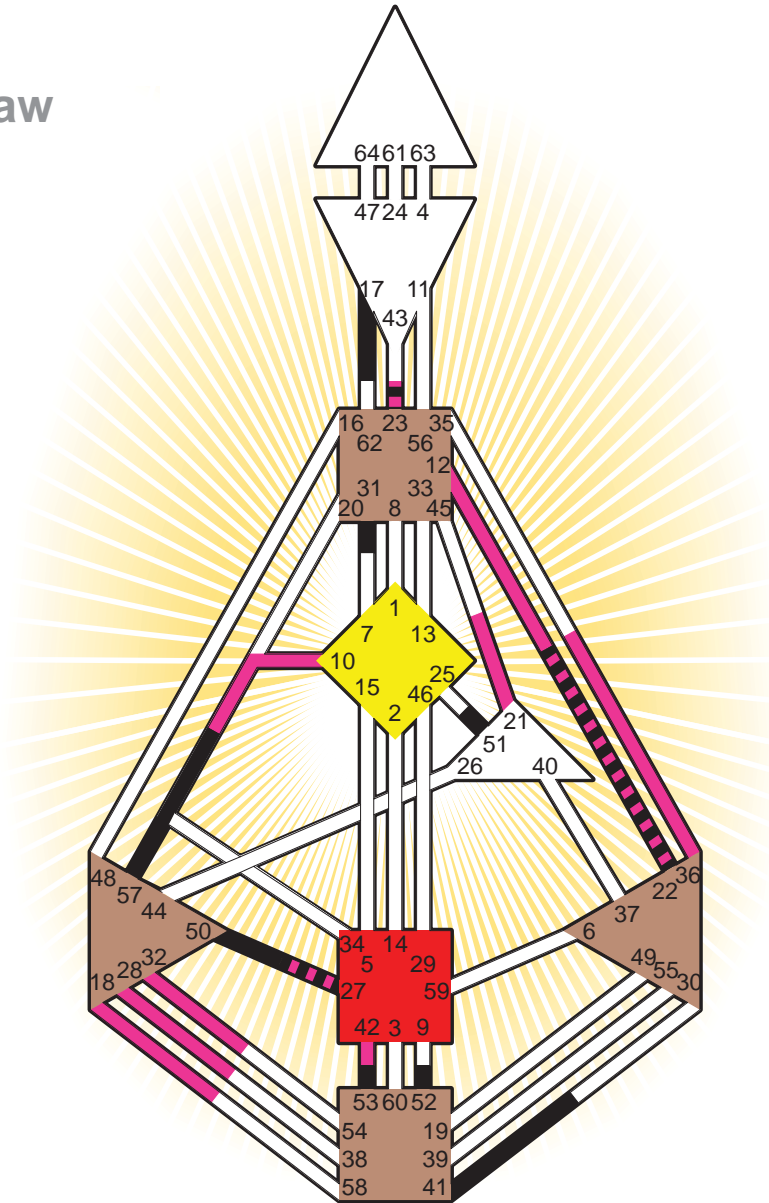

George Bernard Shaw

Personality

Dublin, IRL
 26. July 1856
 00:55:00 LMT
 01:20:00 GMT

Design

25. April 1856
 05:30:12 GMT

Rodden Rating **A**

Definition Type

- No Definition
- Single Definition
- Split Definition
- Triple Split Definition
- Quadruple Split Definition

Mode

- To Wait
- To Do

Defined Centers

- Throat
- Head
- Ji
- Heart
- Sacral
- Root

Awareness

- Mental (Ajna)
- Intuitive (Spleen)
- Emotional (Solar Plexus)

	☉	⊕	☾	♋	♌	♍	♎	♏	♐	♑	♒	♓	
Personality	31.2	41.2	23.3	51.4	57.4	53.4	31.3	50.1	17.6	52.4	23.6	22.4	27.4
Design	27.4	28.4	10.3	42.4	32.4	27.2	21.3	18.2	36.5	12.4	23.2	22.3	27.3