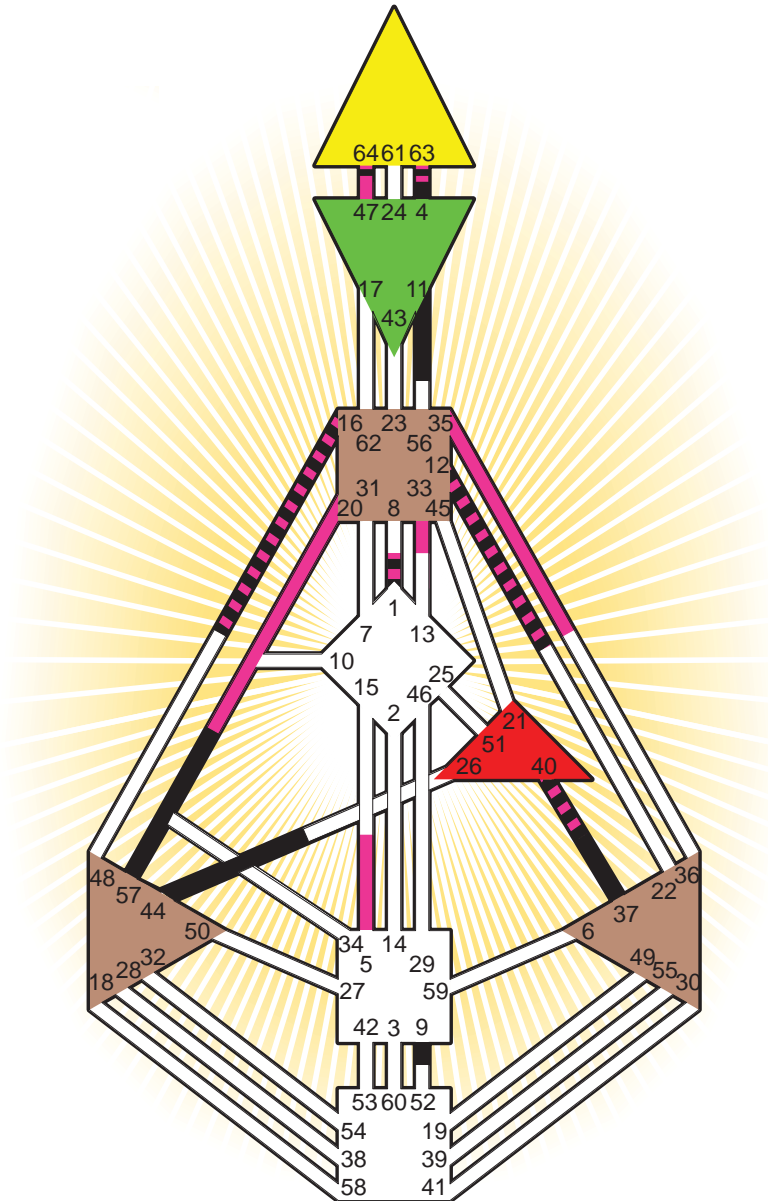

ZEN HUMAN DESIGN

INDIVIDUAL CHART

Charlie Sheen

Personality

New York, NY
 3. September 1965
 22:48:00 EDT
 02:48:00 GMT

Design

4. June 1965
 04:59:55 GMT

Rodden Rating **A**

Definition Type

- No Definition
- Single Definition
- Split Definition
- Triple Split Definition
- Quadruple Split Definition

Mode

- To Wait
- To Do

Defined Centers

- Throat
- Head
- Ji
- Heart
- Sacral
- Root

Awareness

- Mental (Ajna)
- Intuitive (Spleen)
- Emotional (Solar Plexus)

	☉	⊕	☾	♋	♌	♍	♎	♏	♐	♑	♒	♓	
Personality	<u>40.6</u>	<u>37.6</u>	11.4	16.4	9.4	<u>4.5</u>	<u>57.4</u>	<u>44.2</u>	12.6	<u>63.3</u>	<u>64.4</u>	1.5	<u>64.5</u>
Design	<u>35.3</u>	<u>5.3</u>	<u>33.6</u>	<u>35.3</u>	<u>5.3</u>	<u>20.5</u>	<u>12.6</u>	<u>47.2</u>	<u>16.5</u>	<u>63.6</u>	<u>40.6</u>	<u>1.6</u>	<u>64.3</u>