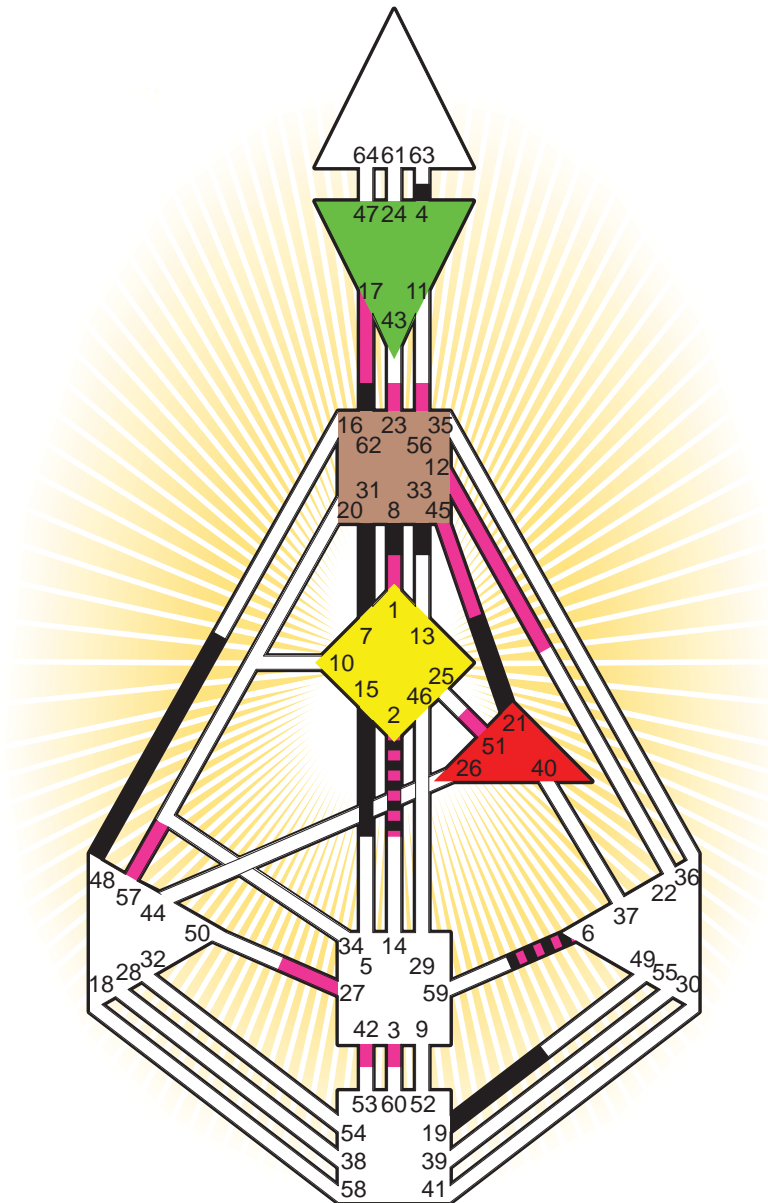

ZEN HUMAN DESIGN

INDIVIDUAL CHART

Martin Sheen

Personality

Dayton, OH
 3. August 1940
 20:03:00 EST
 01:03:00 GMT

Design

4. May 1940
 02:57:27 GMT

Rodden Rating **AA**

Definition Type

- No Definition
- Single Definition
- Split Definition
- Triple Split Definition
- Quadruple Split Definition

Mode

- To Wait
- To Do

Defined Centers

- Throat
- Head
- Ji
- Heart
- Sacral
- Root

Awareness

- Mental (Ajna)
- Intuitive (Spleen)
- Emotional (Solar Plexus)

	☉	⊕	☾	♋	♌	♍	♎	♏	♐	♑	♒	♓	
Personality	33.5	19.5	7.2	48.4	21.4	62.5	15.4	4.2	2.1	2.2	8.2	6.2	31.1
Design	2.1	1.1	17.3	57.6	51.6	42.5	12.6	45.5	3.1	27.4	23.3	6.1	56.5