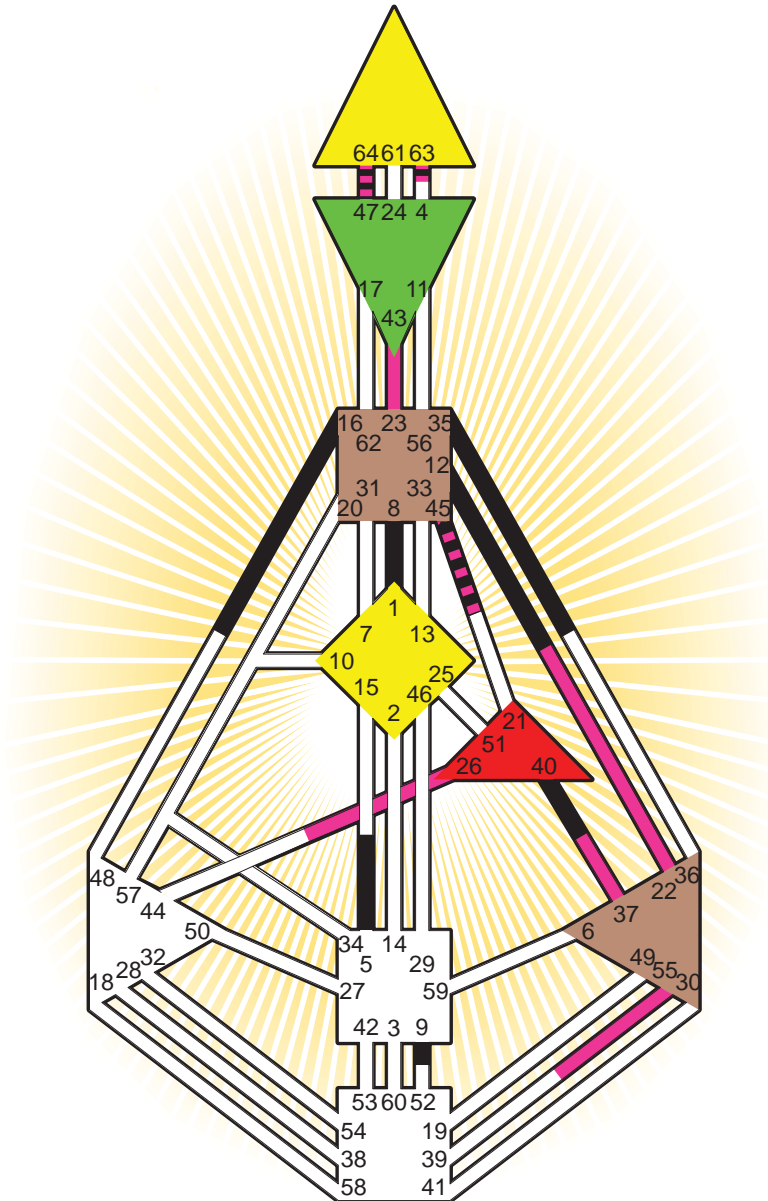

#### Definition Type

- No Definition
- Single Definition
- Split Definition
- Triple Split Definition
- Quadruple Split Definition

#### Mode

- To Wait
- To Do

#### Defined Centers

- Throat
- Head
- Ji
- Heart
- Sacral
- Root

#### Awareness

- Mental (Ajna)
- Intuitive (Spleen)
- Emotional (Solar Plexus)

	☉	⊕	☾	♋	♌	♍	♎	♏	♐	♑	♒	♓	
Personality	16.5	9.5	45.6	35.3	5.3	8.3	12.1	47.1	16.4	63.6	40.6	1.6	64.3
Design	63.1	64.1	55.6	45.3	26.3	22.2	55.2	47.5	23.2	37.3	64.2	43.2	64.4