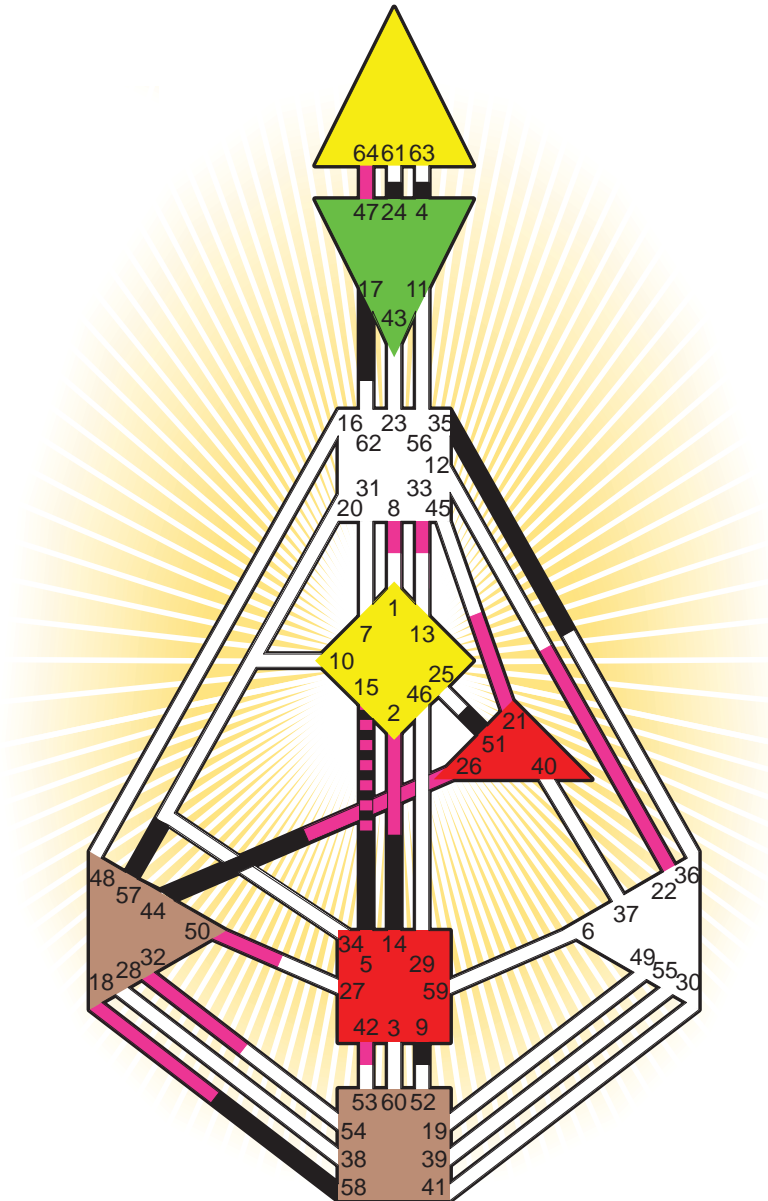

ZEN HUMAN DESIGN

INDIVIDUAL CHART

Jean Sibelius

Personality

Tavastehus, SF
8. December 1865
00:30:00 LMT
22:52:12 GMT

Design

10. September 1865
16:11:09 GMT

Rodden Rating **B**

Definition Type

- ☐ No Definition
- ☐ Single Definition
- ☐ Split Definition
- ☒ Triple Split Definition
- ☐ Quadruple Split Definition

Mode

- ☒ To Wait
- ☐ To Do

Defined Centers

- ☐ Throat
- ☒ Head
- ☒ Ji
- ☒ Sacral
- ☒ Heart
- ☒ Root

Awareness

- ☒ Mental (Ajna)
- ☒ Intuitive (Spleen)
- ☐ Emotional (Solar Plexus)

	☉	♁	☾	♈	♏	♍	♊	♉	♋	♌	♎	♐	
Personality	<u>5.5</u>	<u>35.5</u>	<u>4.4</u>	<u>57.5</u>	<u>51.5</u>	<u>58.3</u>	<u>14.3</u>	<u>9.3</u>	<u>58.2</u>	<u>44.1</u>	<u>15.5</u>	<u>17.5</u>	<u>24.6</u>
Design	<u>47.1</u>	<u>22.1</u>	<u>8.4</u>	<u>32.1</u>	<u>42.1</u>	<u>64.1</u>	<u>33.2</u>	<u>18.4</u>	<u>26.4</u>	<u>50.2</u>	<u>15.6</u>	<u>21.1</u>	<u>2.1</u>