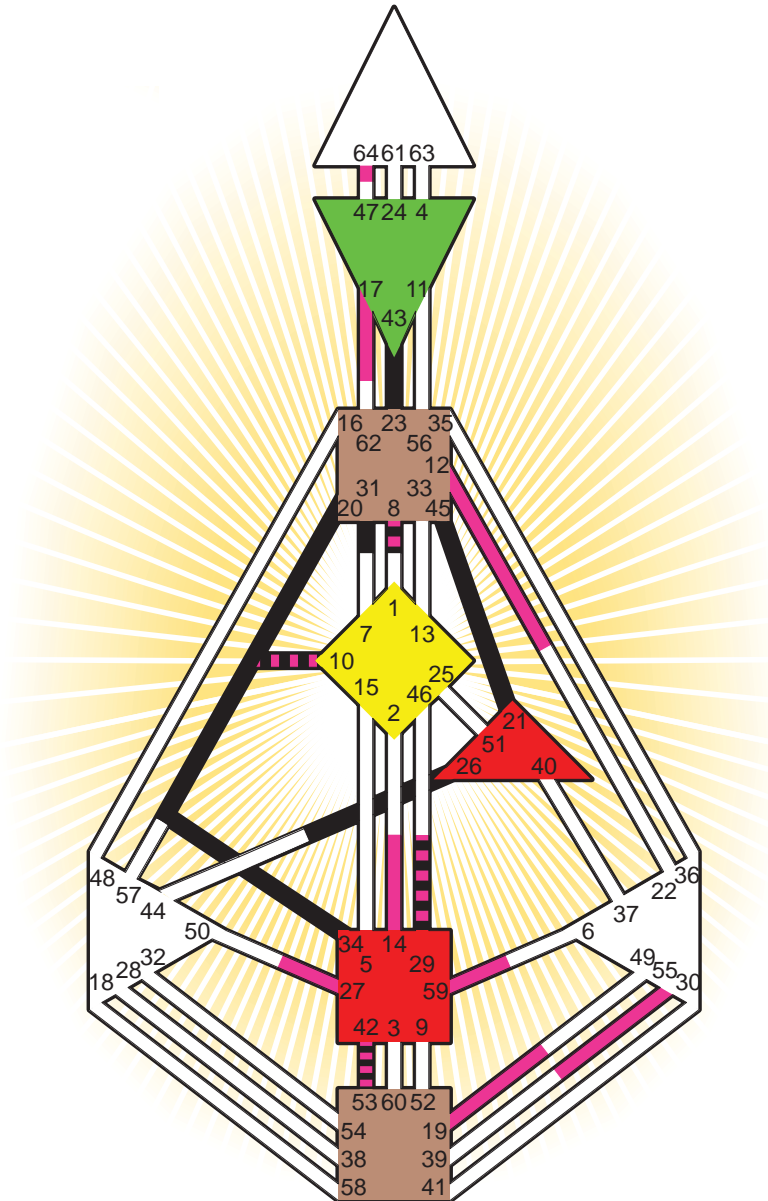

ZEN HUMAN DESIGN

INDIVIDUAL CHART

Beverly Sills

Personality

Brooklyn, NY
 25. May 1929
 01:00:00 EST
 06:00:00 GMT

Design

24. February 1929
 14:59:03 GMT

Rodden Rating **A**

Definition Type

- No Definition
- Single Definition
- Split Definition
- Triple Split Definition
- Quadruple Split Definition

Mode

- To Wait
- To Do

Defined Centers

- Throat
- Head
- Ji
- Heart
- Sacral
- Root

Awareness

- Mental (Ajna)
- Intuitive (Spleen)
- Emotional (Solar Plexus)

	☉	⊕	☾	♋	♌	♍	♎	♏	♐	♑	♒	♓	
Personality	<u>20.4</u>	<u>34.4</u>	<u>26.6</u>	<u>23.3</u>	<u>43.3</u>	<u>45.6</u>	<u>42.5</u>	<u>31.6</u>	<u>8.2</u>	<u>10.1</u>	<u>21.1</u>	<u>29.5</u>	<u>53.2</u>
Design	<u>55.6</u>	<u>59.6</u>	<u>64.6</u>	<u>8.1</u>	<u>14.1</u>	<u>19.3</u>	<u>42.1</u>	<u>12.3</u>	<u>27.5</u>	<u>10.1</u>	<u>17.2</u>	<u>29.6</u>	<u>53.2</u>