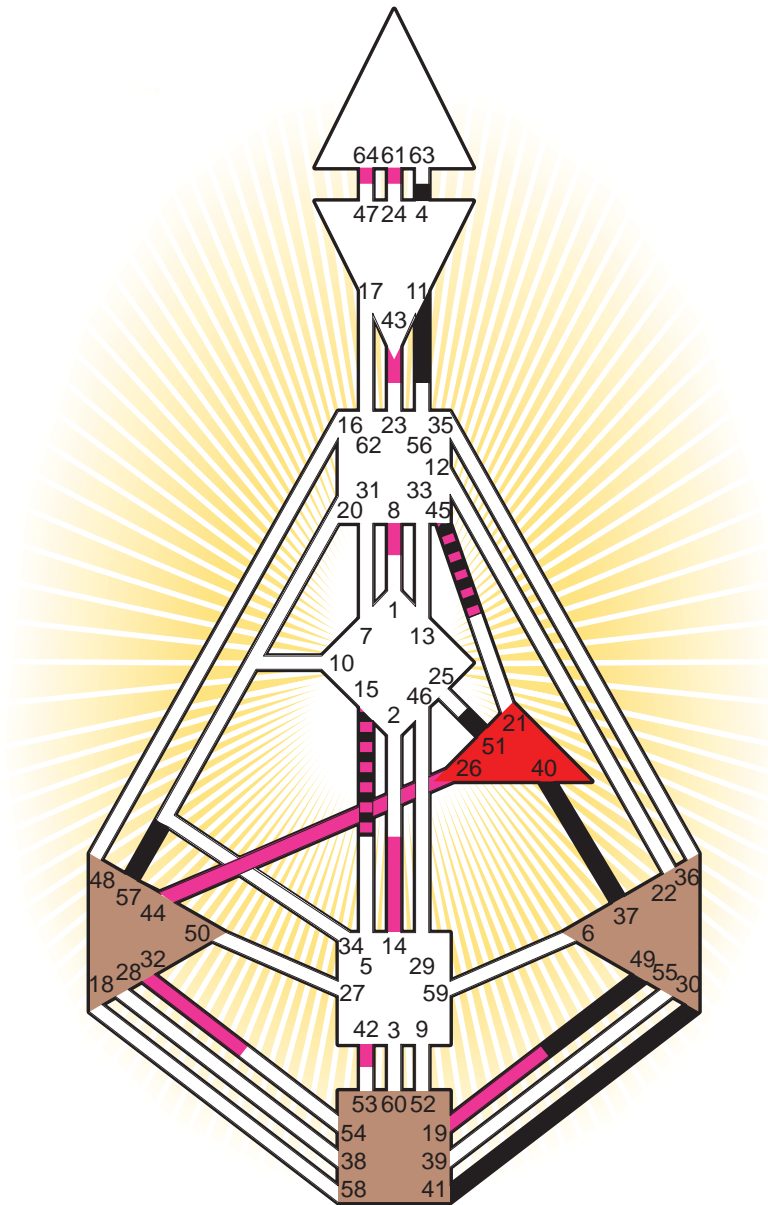

ZEN HUMAN DESIGN

INDIVIDUAL CHART

Georges Simenon

Personality

Liège, B
 13. February 1903
 00:10:00 GMT
 00:10:00 GMT

Design

18. November 1902
 09:42:36 GMT

Rodden Rating **A**

Definition Type

- No Definition
- Single Definition
- Split Definition
- Triple Split Definition
- Quadruple Split Definition

Mode

- To Wait
- To Do

Defined Centers

- Throat
- Head
- Ji
- Heart
- Sacral
- Root

Awareness

- Mental (Ajna)
- Intuitive (Spleen)
- Emotional (Solar Plexus)

	☉	⊕	☾	♋	♌	♍	♎	♏	♐	♑	♒	♓	
Personality	<u>49.5</u>	4.5	<u>40.1</u>	57.3	51.3	<u>41.2</u>	<u>37.6</u>	57.2	<u>30.4</u>	<u>41.1</u>	11.3	15.4	45.1
Design	14.1	8.1	15.5	32.5	42.5	<u>44.5</u>	<u>43.4</u>	64.4	<u>19.4</u>	<u>61.3</u>	<u>26.4</u>	15.6	45.3