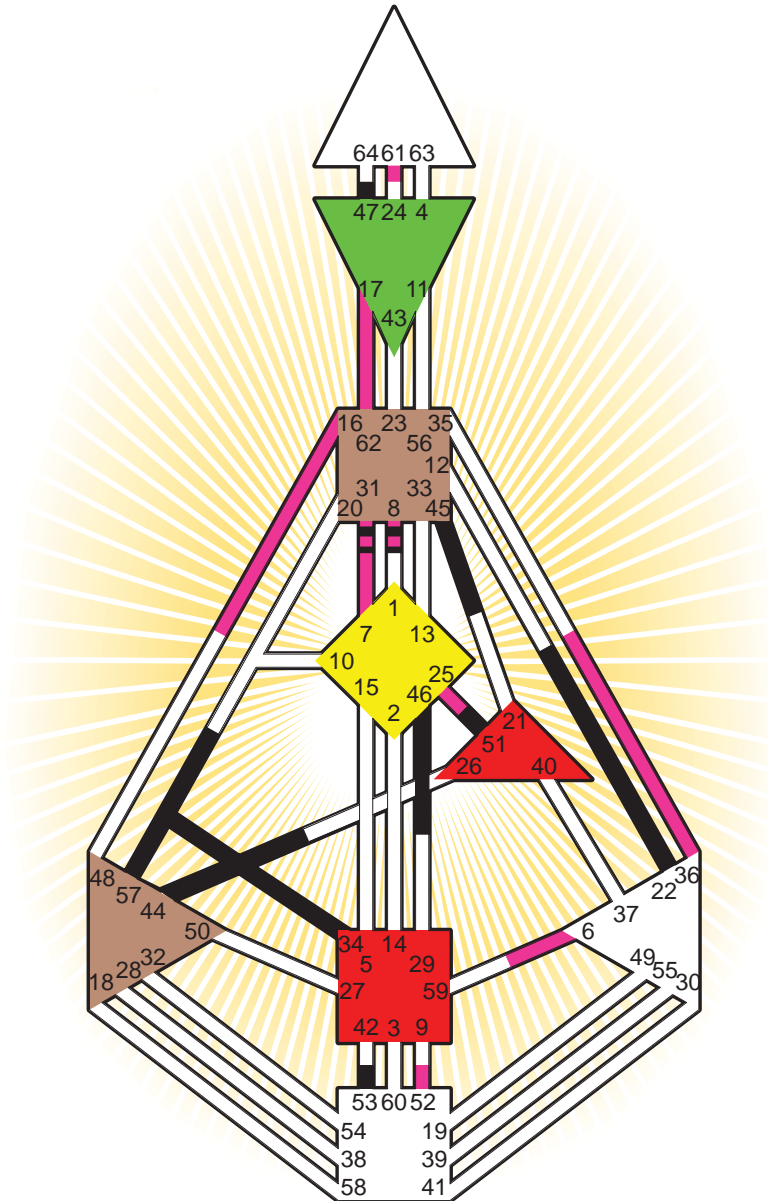

Definition Type

- No Definition
- Single Definition
- Split Definition
- Triple Split Definition
- Quadruple Split Definition

Mode

- To Wait
- To Do

Defined Centers

- Throat
- Head
- Ji
- Heart
- Sacral
- Root

Awareness

- Mental (Ajna)
- Intuitive (Spleen)
- Emotional (Solar Plexus)

	☉	⊕	☾	♋	♌	♍	♎	♏	♐	♑	♒	♓	
Personality	57.5	51.5	53.3	47.6	22.6	44.5	34.3	51.1	45.5	8.4	8.6	46.1	31.4
Design	62.1	61.1	25.3	6.3	36.3	52.3	7.2	17.4	16.6	8.2	8.6	6.3	31.2