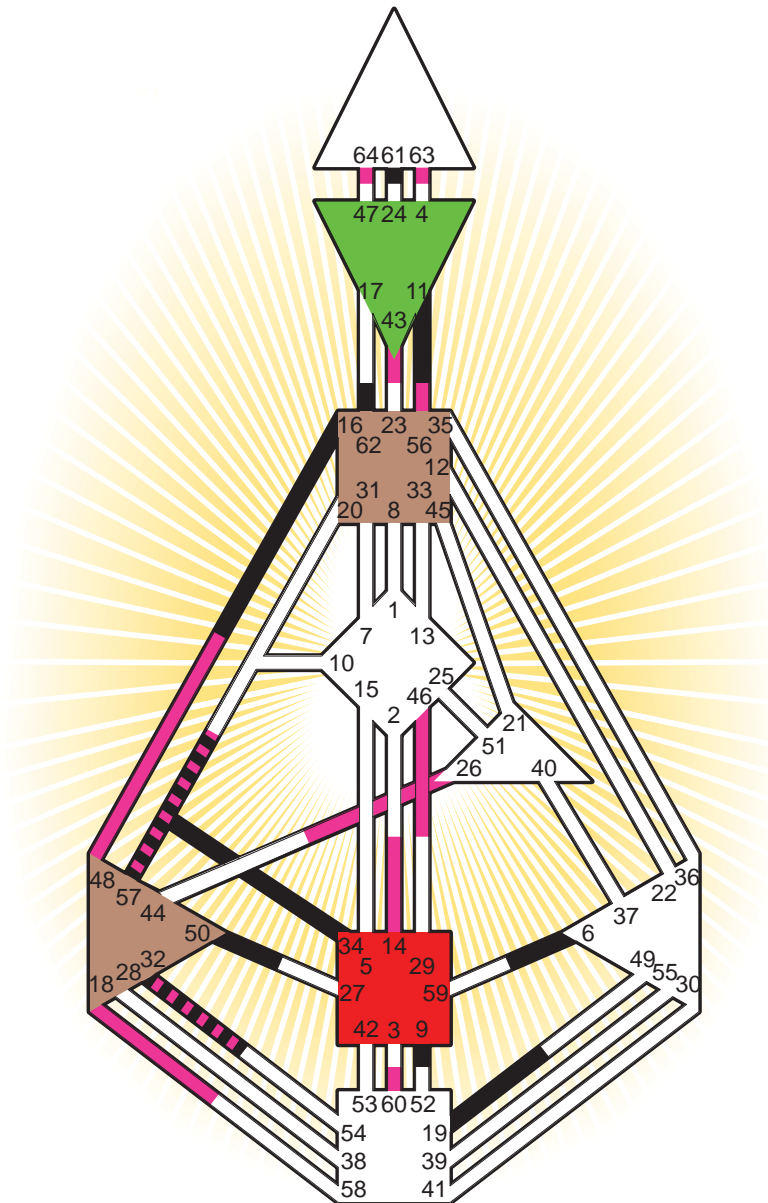

ZEN HUMAN DESIGN

INDIVIDUAL CHART

Britney Spears

Personality

McComb, MS
 2. December 1981
 01:30:00 CST
 07:30:00 GMT

Design

4. September 1981
 16:27:01 GMT

Rodden Rating **A**

Definition Type

- No Definition
- Single Definition
- Split Definition
- Triple Split Definition
- Quadruple Split Definition

Mode

- To Wait
- To Do

Defined Centers

- Throat
- Head
- Ji
- Heart
- Sacral
- Root

Awareness

- Mental (Ajna)
- Intuitive (Spleen)
- Emotional (Solar Plexus)

	☉	⊕	☾	♈	♉	♊	♋	♌	♍	♎	♏	♐	♑
Personality	9.5	<u>16.5</u>	19.6	62.3	61.3	<u>34.6</u>	61.5	6.1	50.5	<u>57.5</u>	<u>34.1</u>	<u>11.2</u>	32.6
Design	64.1	63.1	43.3	<u>56.5</u>	60.5	46.5	<u>57.6</u>	<u>56.6</u>	<u>48.4</u>	18.6	14.3	26.6	32.3