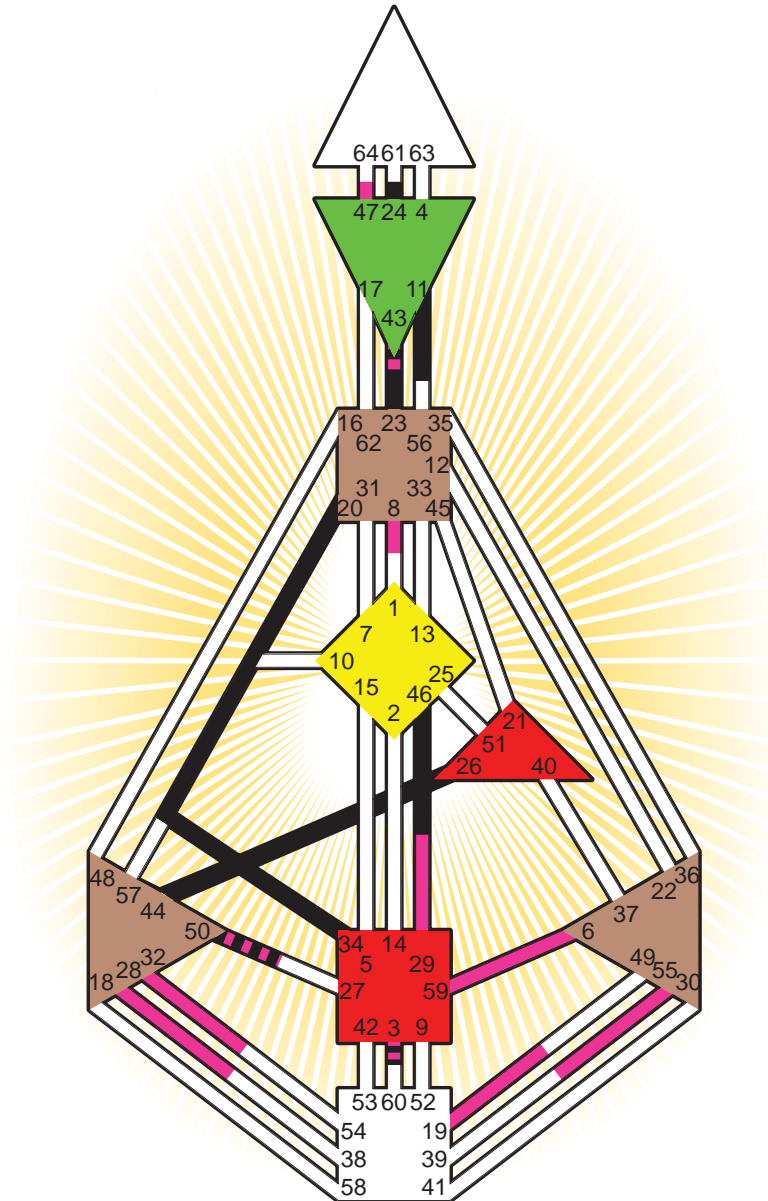

ZEN HUMAN DESIGN

INDIVIDUAL CHART

Baruch Spinoza

Personality

Amsterdam, NL
 24. November 1632
 14:00:00 LMT
 13:40:24 GMT

Design

27. August 1632
 21:14:01 GMT

Rodden Rating **C**

Definition Type

- No Definition
- Single Definition
- Split Definition
- Triple Split Definition
- Quadruple Split Definition

Mode

- To Wait
- To Do

Defined Centers

- Throat □ Head
- Ji ■ Heart
- Sacral □ Root

Awareness

- Mental (Ajna)
- Intuitive (Spleen)
- Emotional (Solar Plexus)

	☉	⊕	☾	♈	♉	♊	♋	♌	♍	♎	♏	♐	♑
Personality	<u>34.3</u>	<u>20.3</u>	<u>24.2</u>	<u>3.1</u>	<u>50.1</u>	<u>43.3</u>	<u>26.3</u>	<u>11.3</u>	<u>23.1</u>	<u>34.2</u>	<u>46.1</u>	<u>44.2</u>	<u>23.6</u>
Design	<u>59.6</u>	<u>55.6</u>	<u>19.3</u>	<u>3.3</u>	<u>50.3</u>	<u>47.1</u>	<u>29.5</u>	<u>32.2</u>	<u>8.2</u>	<u>43.5</u>	<u>6.2</u>	<u>28.4</u>	<u>8.1</u>