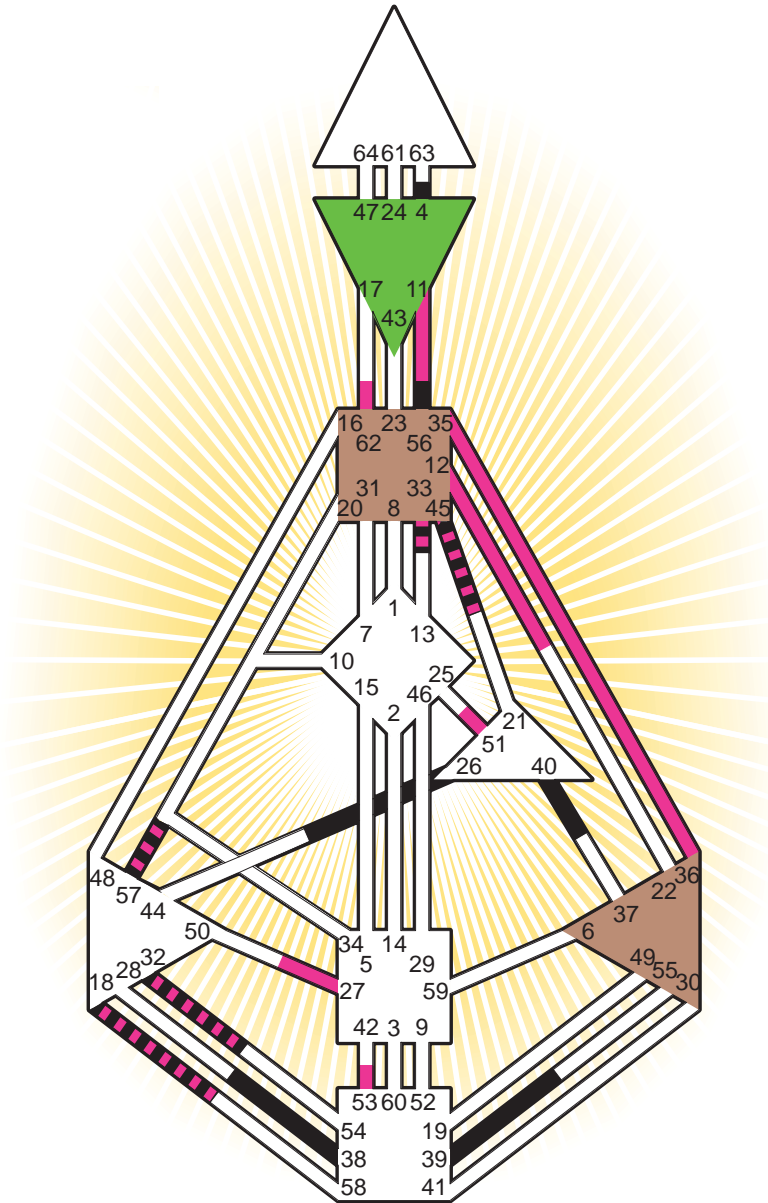

ZEN HUMAN DESIGN

INDIVIDUAL CHART

Sylvester Stallone

Personality

New York, NY
 6. July 1946
 19:20:00 EDT
 23:20:00 GMT

Design

6. April 1946
 16:09:24 GMT

Rodden Rating **A**

Definition Type

- No Definition
- Single Definition
- Split Definition
- Triple Split Definition
- Quadruple Split Definition

Mode

- To Wait
- To Do

Defined Centers

- Throat
- Head
- Ji
- Heart
- Sacral
- Root

Awareness

- Mental (Ajna)
- Intuitive (Spleen)
- Emotional (Solar Plexus)

	☉	⊕	☾	♋	♌	♍	♎	♏	♐	♑	♒	♓	
Personality	39.6	38.6	32.3	45.4	26.4	33.3	4.4	40.5	57.4	<u>56.1</u>	45.3	18.3	33.4
Design	51.2	57.2	45.2	12.1	<u>11.1</u>	<u>36.6</u>	27.1	62.3	32.3	53.4	<u>35.4</u>	18.4	33.2