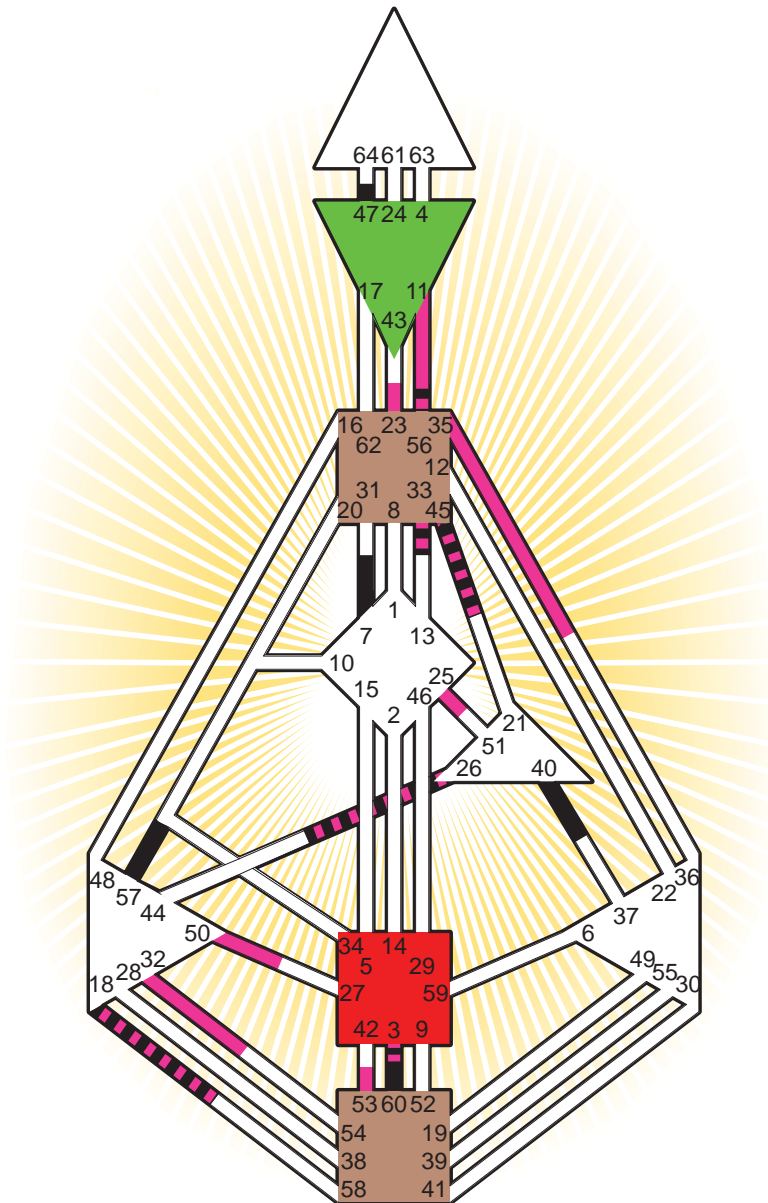

ZEN HUMAN DESIGN

INDIVIDUAL CHART

Kenneth Starr

Personality

Vernon, TX
 21. July 1946
 18:45:00 CST
 00:45:00 GMT

Design

21. April 1946
 08:06:34 GMT

Rodden Rating **AA**

Definition Type

- No Definition
- Single Definition
- Split Definition
- Triple Split Definition
- Quadruple Split Definition

Mode

- To Wait
- To Do

Defined Centers

- Throat
- Head
- Ji
- Heart
- Sacral
- Root

Awareness

- Mental (Ajna)
- Intuitive (Spleen)
- Emotional (Solar Plexus)

	☉	⊕	☾	♋	♌	♍	♎	♏	♐	♑	♒	♓	
Personality	<u>56.3</u>	<u>60.3</u>	<u>3.6</u>	45.4	26.4	7.4	40.4	47.2	57.5	<u>56.3</u>	45.4	18.3	33.4
Design	<u>3.5</u>	<u>50.5</u>	<u>11.2</u>	45.6	26.6	25.6	23.2	<u>56.4</u>	32.1	53.4	35.4	18.3	33.2