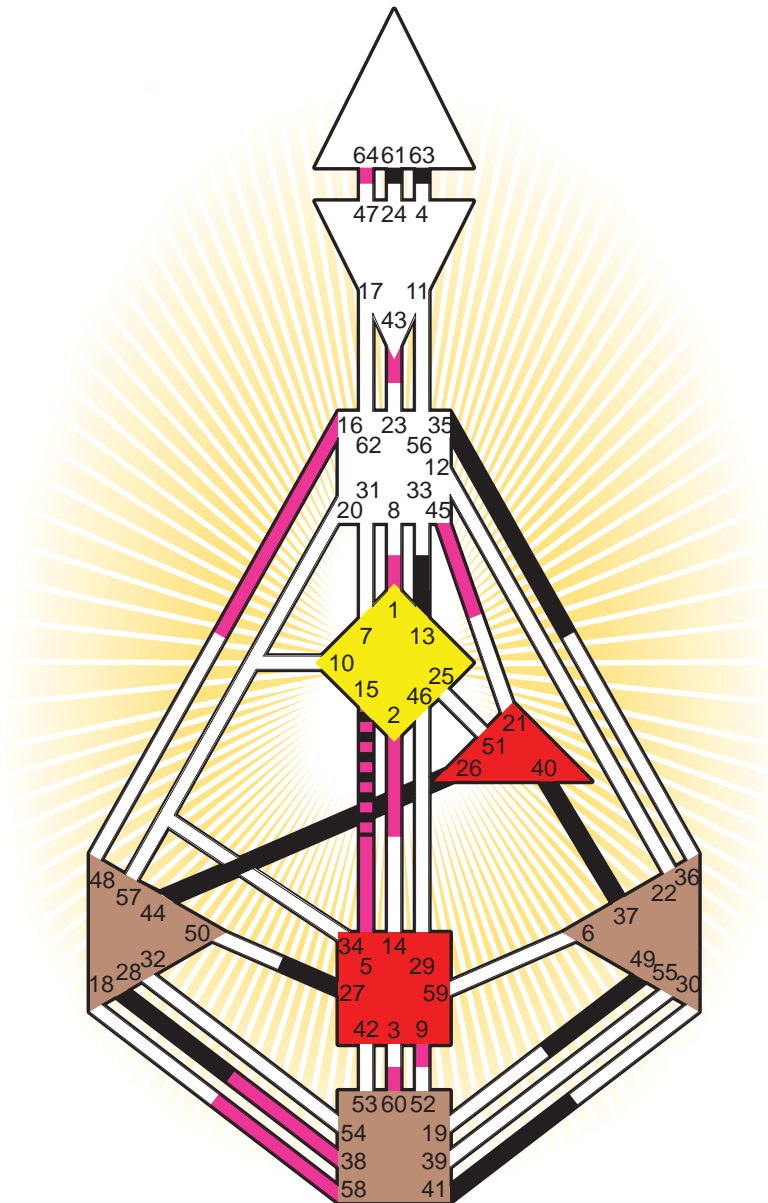

ZEN HUMAN DESIGN

INDIVIDUAL CHART

John Steinbeck

Personality

Salinas, CA
27. February 1902
15:00:00 PST
23:00:00 GMT

Design

3. December 1901
07:02:03 GMT

Rodden Rating **C**

Definition Type

- ☐ No Definition
- ☐ Single Definition
- ☒ Split Definition
- ☐ Triple Split Definition
- ☐ Quadruple Split Definition

Mode

- ☒ To Wait
- ☐ To Do

Defined Centers

- ☐ Throat
- ☐ Head
- ☒ Ji
- ☒ Heart
- ☒ Sacral
- ☒ Root

Awareness

- ☐ Mental (Ajna)
- ☒ Intuitive (Spleen)
- ☒ Emotional (Solar Plexus)

	☉	⊕	☾	♋	♌	♍	♎	♏	♐	♑	♒	♓	
Personality	<u>37.3</u>	<u>40.3</u>	<u>44.5</u>	<u>28.5</u>	27.5	49.3	13.6	63.4	41.3	61.4	<u>26.5</u>	<u>15.1</u>	35.6
Design	9.5	16.5	64.4	1.1	2.1	43.6	60.2	58.4	<u>38.6</u>	<u>38.6</u>	<u>5.6</u>	<u>15.3</u>	45.1