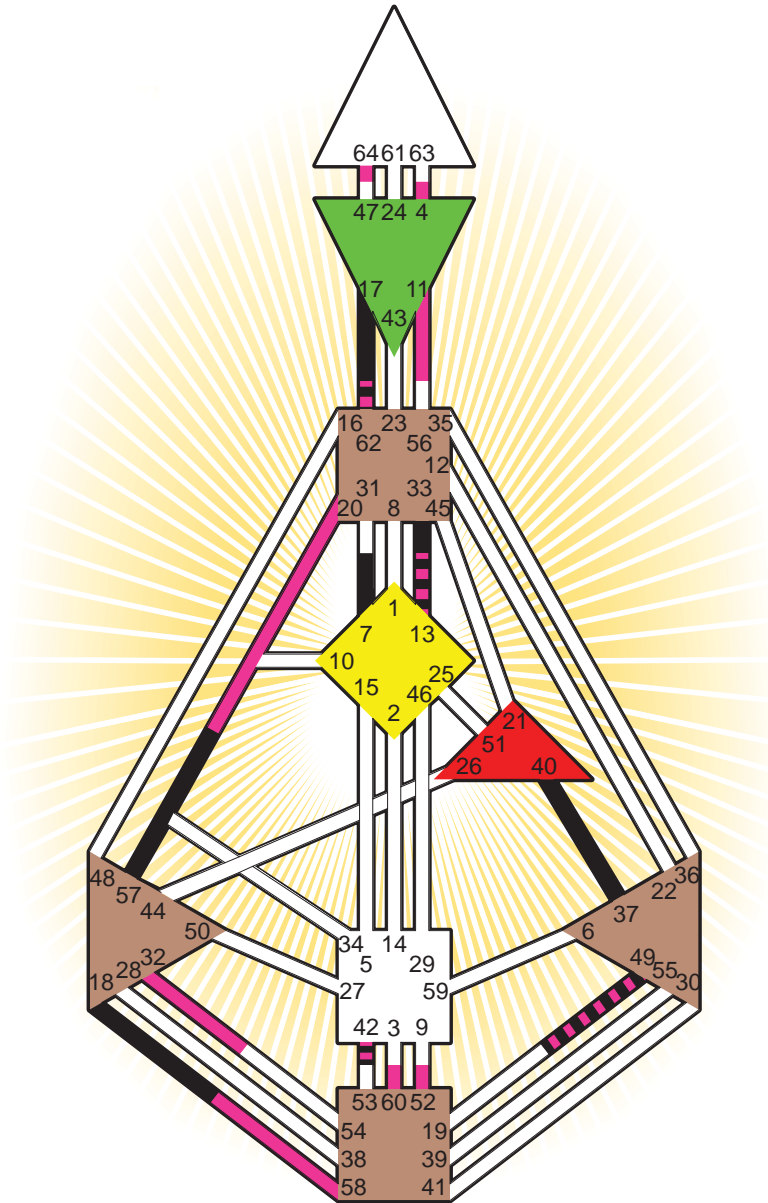

ZEN HUMAN DESIGN

INDIVIDUAL CHART

Gloria Steinem

Personality

Toledo, OH
 25. March 1934
 22:00:00 EST
 03:00:00 GMT

Design

28. December 1933
 22:29:52 GMT

Rodden Rating **AA**

Definition Type

- No Definition
- Single Definition
- Split Definition
- Triple Split Definition
- Quadruple Split Definition

Mode

- To Wait
- To Do

Defined Centers

- Throat
- Head
- Ji
- Heart
- Sacral
- Root

Awareness

- Mental (Ajna)
- Intuitive (Spleen)
- Emotional (Solar Plexus)

	☉	⊕	☾	♋	♌	♍	♎	♏	♐	♑	♒	♓	
Personality	<u>17.1</u>	<u>18.1</u>	<u>33.1</u>	<u>13.6</u>	<u>7.6</u>	<u>37.3</u>	<u>49.2</u>	<u>17.6</u>	<u>57.6</u>	<u>49.6</u>	<u>42.6</u>	<u>40.5</u>	<u>62.2</u>
Design	<u>58.4</u>	<u>52.4</u>	<u>20.6</u>	<u>49.2</u>	<u>4.2</u>	<u>11.2</u>	<u>13.6</u>	<u>60.5</u>	<u>32.1</u>	<u>13.1</u>	<u>42.3</u>	<u>64.2</u>	<u>62.4</u>