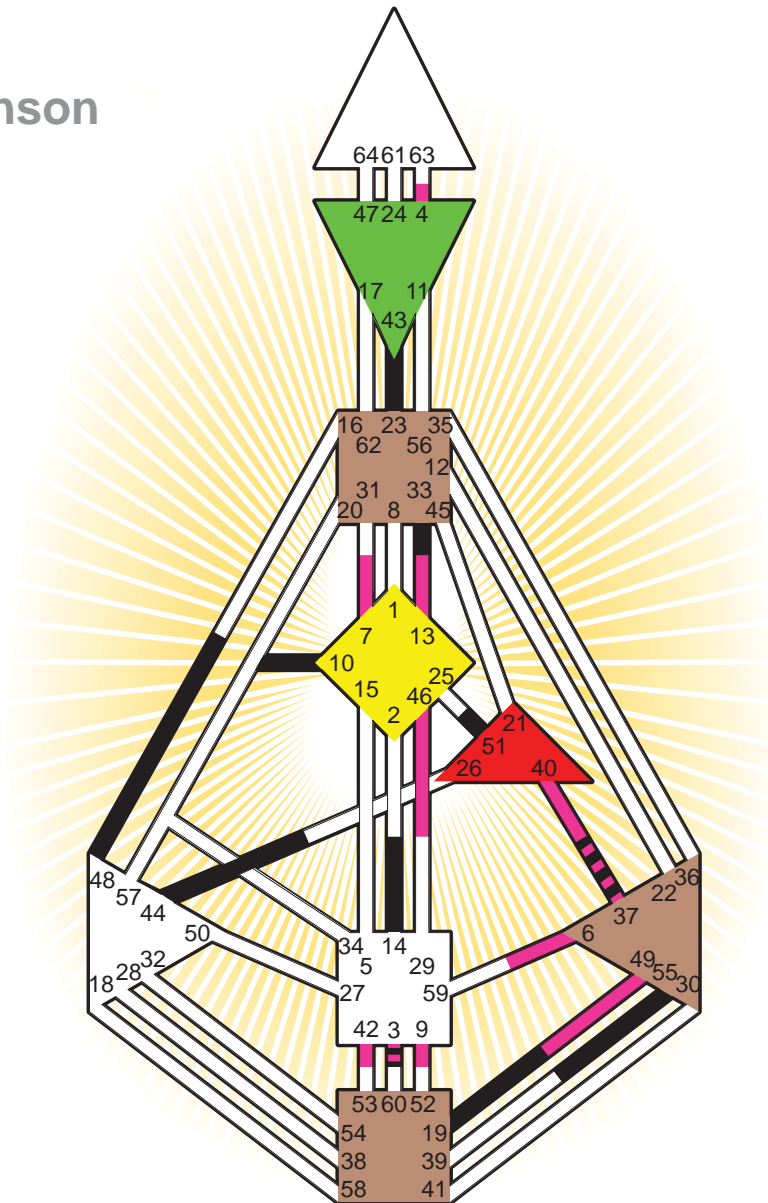

ZEN HUMAN DESIGN

INDIVIDUAL CHART

Robert Louis Stevenson

Personality

Edinburgh, SCO
 13. November 1850
 13:30:00 GMT
 13:30:00 GMT

Design

16. August 1850
 03:27:54 GMT

Rodden Rating **AA**

Definition Type

- No Definition
- Single Definition
- Split Definition
- Triple Split Definition
- Quadruple Split Definition

Mode

- To Wait
- To Do

Defined Centers

- Throat
- Head
- Ji
- Heart
- Sacral
- Root

Awareness

- Mental (Ajna)
- Intuitive (Spleen)
- Emotional (Solar Plexus)

	☉	⊕	☾	♋	♌	♍	♎	♏	♐	♑	♒	♓	
Personality	<u>43.3</u>	<u>23.3</u>	<u>37.3</u>	<u>33.2</u>	<u>19.2</u>	<u>44.5</u>	<u>10.2</u>	<u>14.2</u>	<u>48.5</u>	<u>51.1</u>	<u>3.2</u>	<u>55.5</u>	<u>3.3</u>
Design	<u>4.5</u>	<u>49.5</u>	<u>9.4</u>	<u>7.2</u>	<u>13.2</u>	<u>40.3</u>	<u>46.6</u>	<u>6.3</u>	<u>6.3</u>	<u>42.1</u>	<u>3.5</u>	<u>37.1</u>	<u>3.4</u>