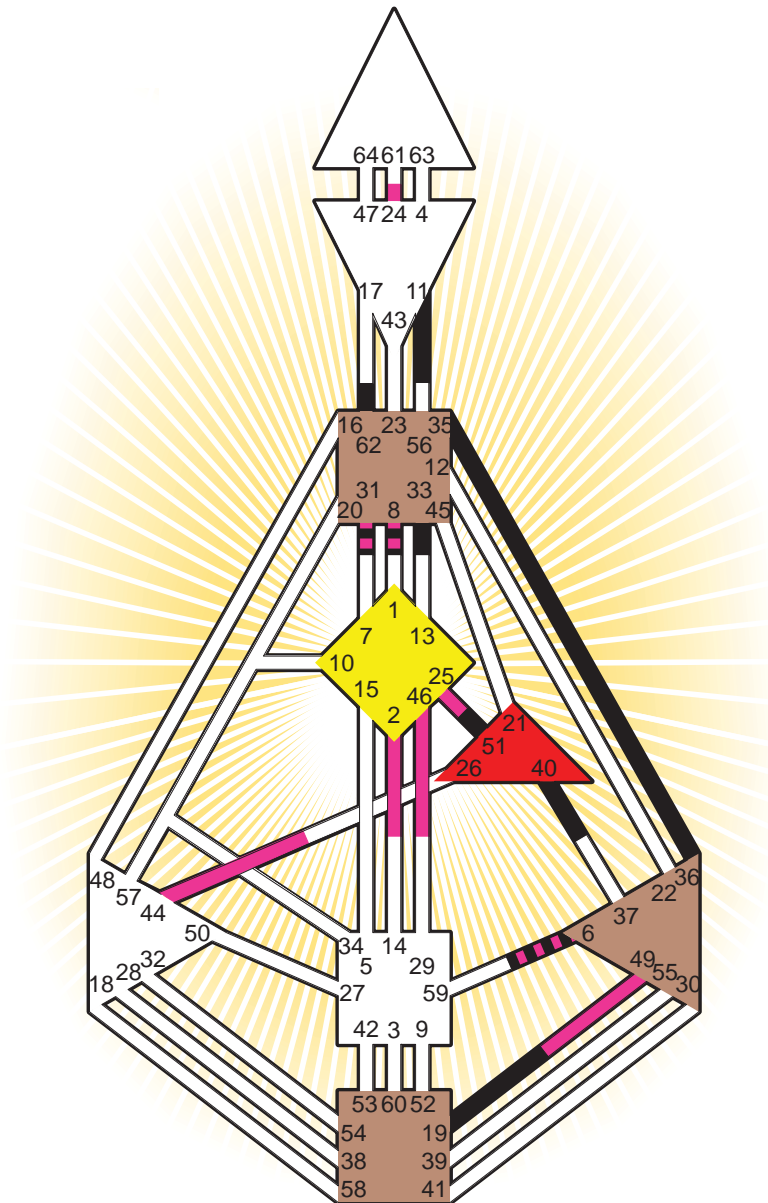

ZEN HUMAN DESIGN

INDIVIDUAL CHART

Martha Stewart

Personality

Jersey City, NJ
 3. August 1941
 13:33:00 EDT
 17:33:00 GMT

Design

3. May 1941
 19:38:55 GMT

Rodden Rating **AA**

Definition Type

- No Definition
- Single Definition
- Split Definition
- Triple Split Definition
- Quadruple Split Definition

Mode

- To Wait
- To Do

Defined Centers

- Throat
- Head
- Ji
- Heart
- Sacral
- Root

Awareness

- Mental (Ajna)
- Intuitive (Spleen)
- Emotional (Solar Plexus)

	☉	⊕	☾	♈	♉	♊	♋	♌	♍	♎	♏	♐	♑
Personality	33.4	<u>19.4</u>	11.3	6.2	<u>36.2</u>	62.5	40.4	<u>51.2</u>	<u>35.4</u>	8.3	8.6	6.4	31.3
Design	24.6	<u>44.6</u>	31.3	46.3	<u>25.3</u>	24.3	2.4	<u>49.3</u>	8.1	2.5	8.1	6.3	31.1