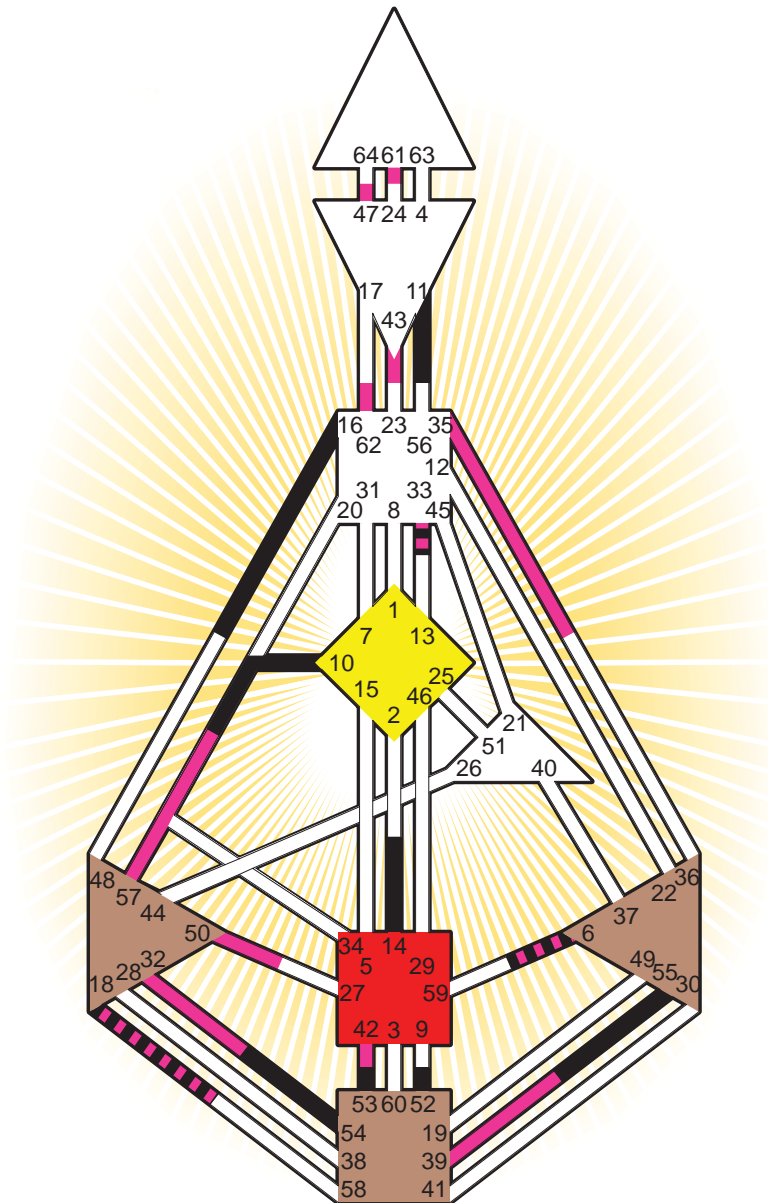

ZEN HUMAN DESIGN

INDIVIDUAL CHART

Rod Stewart

Personality

Highgate, GBE
 10. January 1945
 01:17:00 WET/S
 00:17:00 GMT

Design

14. October 1944
 21:26:08 GMT

Rodden Rating **A**

Definition Type

- No Definition
- Single Definition
- Split Definition
- Triple Split Definition
- Quadruple Split Definition

Mode

- To Wait
- To Do

Defined Centers

- Throat
- Head
- Ji
- Heart
- Sacral
- Root

Awareness

- Mental (Ajna)
- Intuitive (Spleen)
- Emotional (Solar Plexus)

	☉	⊕	☾	♈	♉	♊	♋	♌	♍	♎	♏	♐	♑
Personality	<u>54.5</u>	<u>53.5</u>	14.4	<u>53.4</u>	<u>54.4</u>	11.4	<u>55.5</u>	<u>10.6</u>	6.6	<u>52.3</u>	16.5	18.3	33.3
Design	<u>32.1</u>	<u>42.1</u>	6.4	<u>62.3</u>	<u>61.3</u>	<u>57.3</u>	<u>43.2</u>	<u>50.5</u>	<u>47.1</u>	<u>39.2</u>	<u>35.2</u>	18.1	33.3