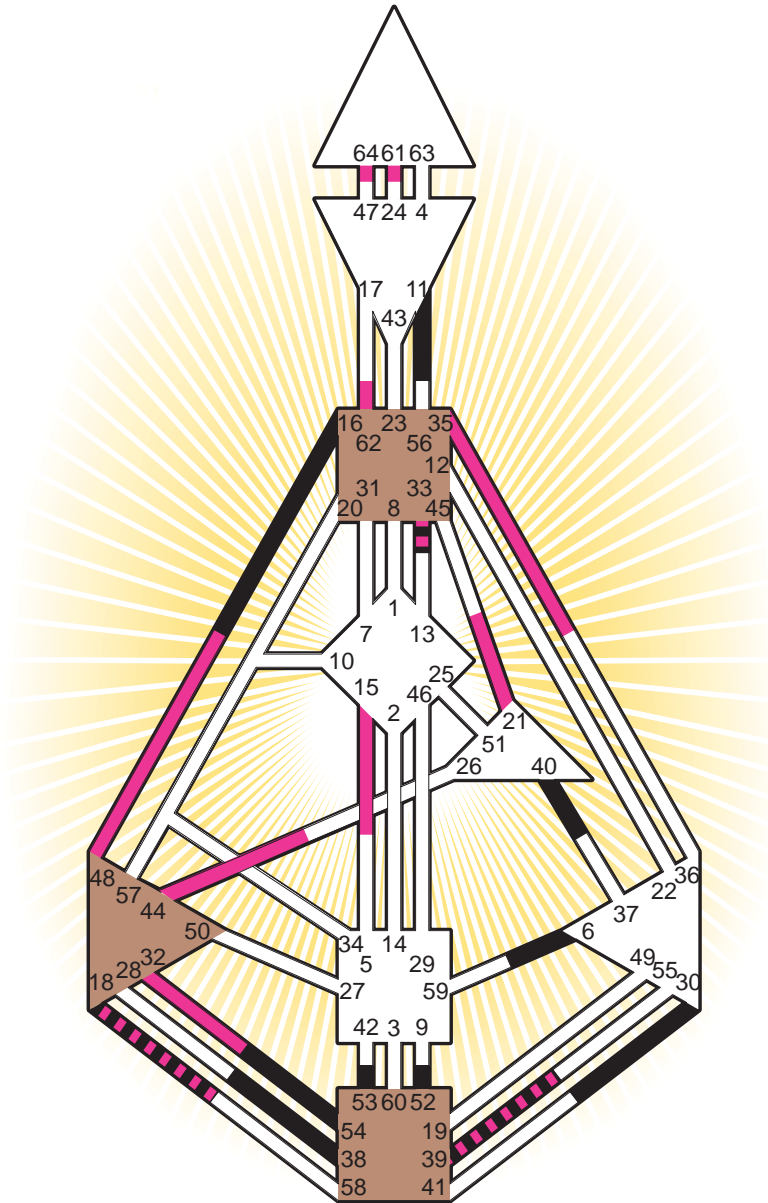

ZEN HUMAN DESIGN

INDIVIDUAL CHART

Stephen Stills

Personality

Dallas, TX
 3. January 1945
 00:15:00 CWT
 05:15:00 GMT

Design

7. October 1944
 21:31:45 GMT

Rodden Rating **A**

Definition Type

- No Definition
- Single Definition
- Split Definition
- Triple Split Definition
- Quadruple Split Definition

Mode

- To Wait
- To Do

Defined Centers

- Throat
- Head
- Ji
- Heart
- Sacral
- Root

Awareness

- Mental (Ajna)
- Intuitive (Spleen)
- Emotional (Solar Plexus)

	☉	⊕	☾	♋	♌	♍	♎	♏	♐	♑	♒	♓	
Personality	38.4	39.4	40.1	53.4	<u>54.4</u>	11.1	30.3	11.6	6.6	52.4	<u>16.5</u>	18.3	33.3
Design	<u>48.6</u>	21.6	15.3	62.4	61.4	18.2	44.5	<u>32.6</u>	64.5	39.2	35.2	18.1	33.3