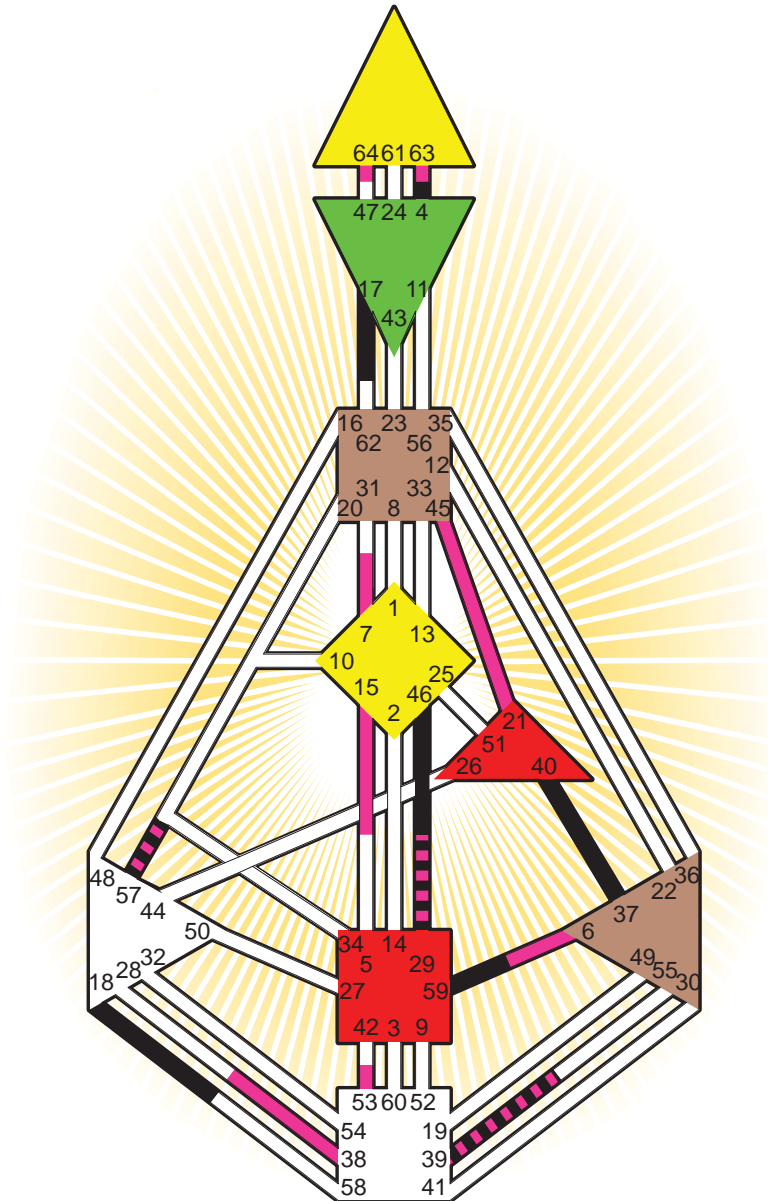

ZEN HUMAN DESIGN

INDIVIDUAL CHART

Sting

Personality

Wallsend, GBE
 2. October 1951
 01:30:00 WET/S
 00:30:00 GMT

Design

2. July 1951
 17:22:41 GMT

Rodden Rating **A**

Definition Type

- No Definition
- Single Definition
- Split Definition
- Triple Split Definition
- Quadruple Split Definition

Mode

- To Wait
- To Do

Defined Centers

- Throat
- Head
- Ji
- Heart
- Sacral
- Root

Awareness

- Mental (Ajna)
- Intuitive (Spleen)
- Emotional (Solar Plexus)

	☉	⊕	☾	♋	♌	♍	♎	♏	♐	♑	♒	♓	
Personality	18.5	17.5	57.5	37.5	40.5	46.1	59.4	29.4	17.6	18.3	39.5	57.4	4.3
Design	39.1	38.1	45.6	63.1	64.1	53.4	29.1	15.1	21.4	6.5	39.1	57.2	7.6