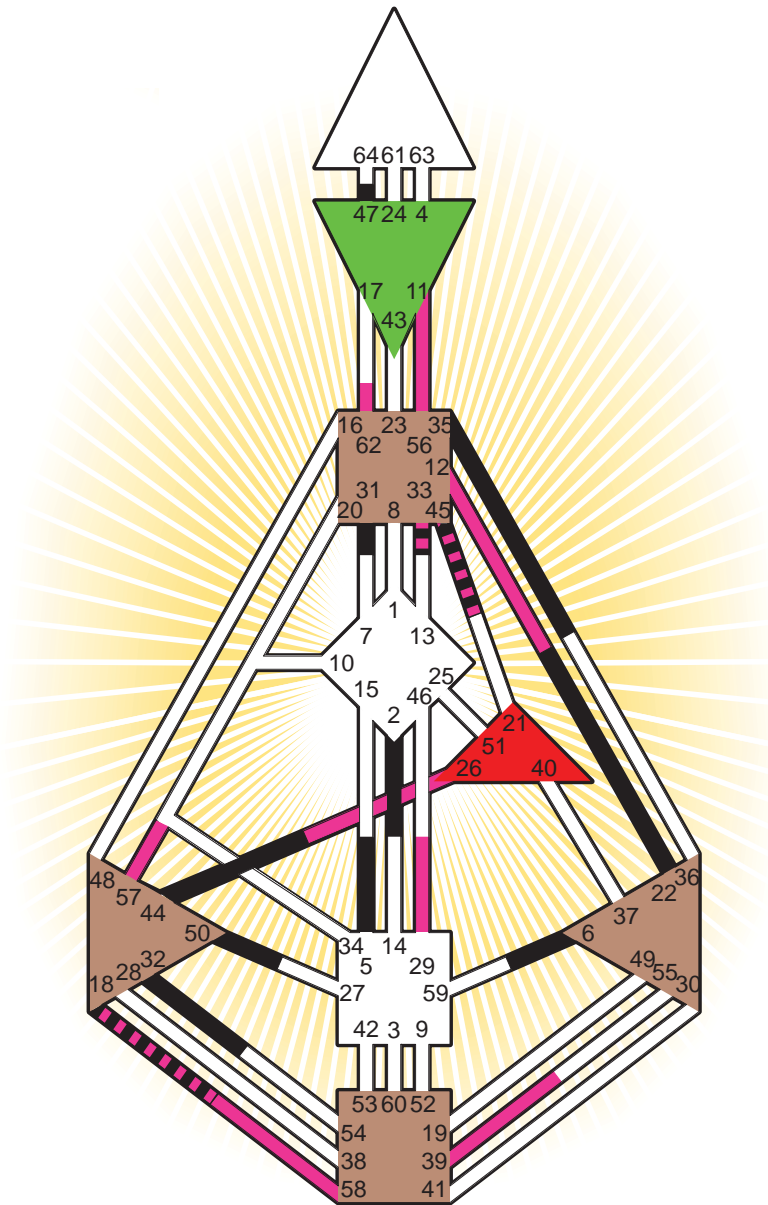

ZEN HUMAN DESIGN

INDIVIDUAL CHART

Oliver Stone

Personality

Manhattan, NY
 15. September 1946
 09:58:00 EDT
 13:58:00 GMT

Design

15. June 1946
 20:40:45 GMT

Rodden Rating **AA**

Definition Type

- No Definition
- Single Definition
- Split Definition
- Triple Split Definition
- Quadruple Split Definition

Mode

- To Wait
- To Do

Defined Centers

- Throat
- Head
- Ji
- Heart
- Sacral
- Root

Awareness

- Mental (Ajna)
- Intuitive (Spleen)
- Emotional (Solar Plexus)

	☉	⊕	☾	♋	♌	♍	♎	♏	♐	♑	♒	♓	
Personality	47.6	22.6	2.4	35.5	5.5	6.1	44.1	32.4	50.2	31.4	45.6	18.5	33.6
Design	12.2	11.2	58.3	45.5	26.5	39.2	56.1	29.4	57.3	62.4	45.2	18.3	33.3