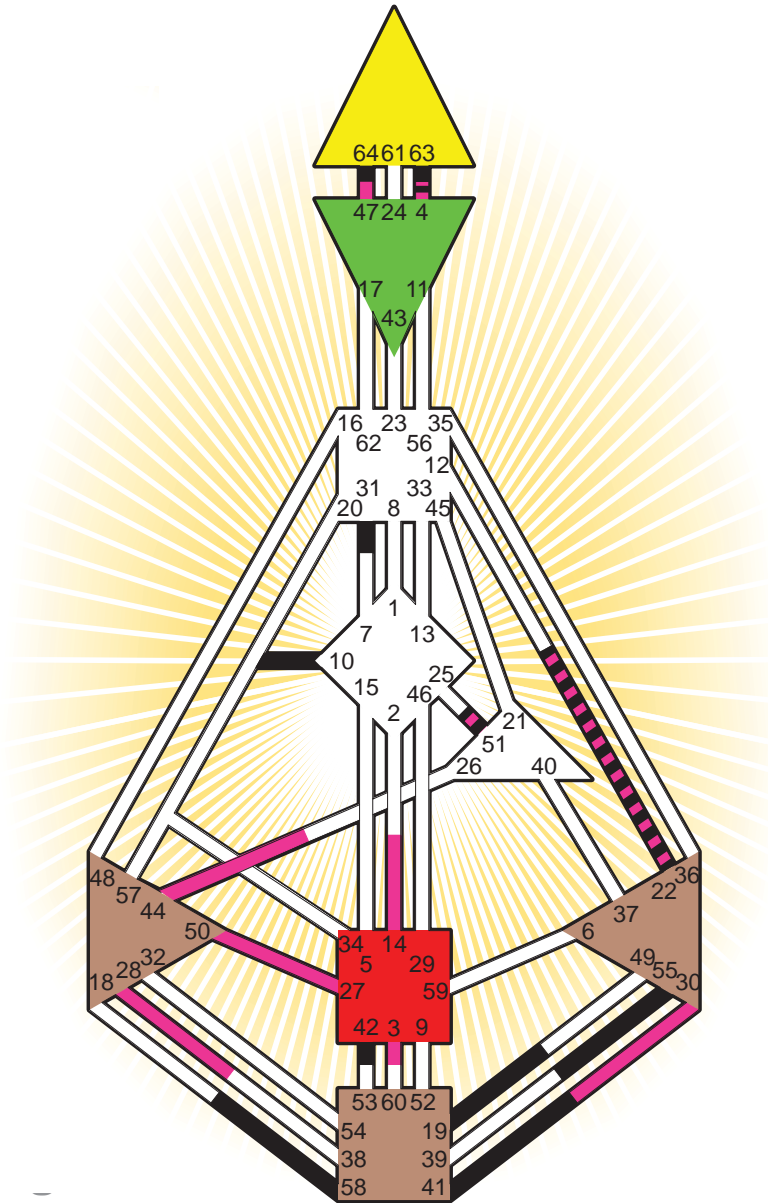

ZEN HUMAN DESIGN

INDIVIDUAL CHART

August Strindberg

Personality

Täby, S
 22. January 1849
 08:00:00 LMT
 06:47:48 GMT

Design

27. October 1848
 11:48:59 GMT

Rodden Rating **A**

Definition Type

- No Definition
- Single Definition
- Split Definition
- Triple Split Definition
- Quadruple Split Definition

Mode

- To Wait
- To Do

Defined Centers

- Throat ■ Head
- Ji ■ Heart
- Sacral ■ Root

Awareness

- Mental (Ajna)
- Intuitive (Spleen)
- Emotional (Solar Plexus)

| | ☉ | ⊕ | ☾ | ♋ | ♌ | ♍ | ♎ | ♏ | ♐ | ♑ | ♒ | ♓ | |
|-------------|-------------|-------------|-------------|-------------|-------------|-------------|-------------|-------------|------------|-------------|-------------|-------------|-------------|
| Personality | <u>41.1</u> | <u>31.1</u> | <u>58.5</u> | <u>64.2</u> | <u>63.2</u> | <u>19.4</u> | <u>63.5</u> | <u>10.5</u> | <u>4.1</u> | <u>22.5</u> | <u>51.4</u> | <u>55.2</u> | <u>42.6</u> |
| Design | <u>28.3</u> | <u>27.3</u> | <u>44.1</u> | <u>47.5</u> | <u>22.5</u> | <u>14.2</u> | <u>14.6</u> | <u>50.5</u> | <u>4.2</u> | <u>22.3</u> | <u>51.5</u> | <u>30.6</u> | <u>3.1</u> |