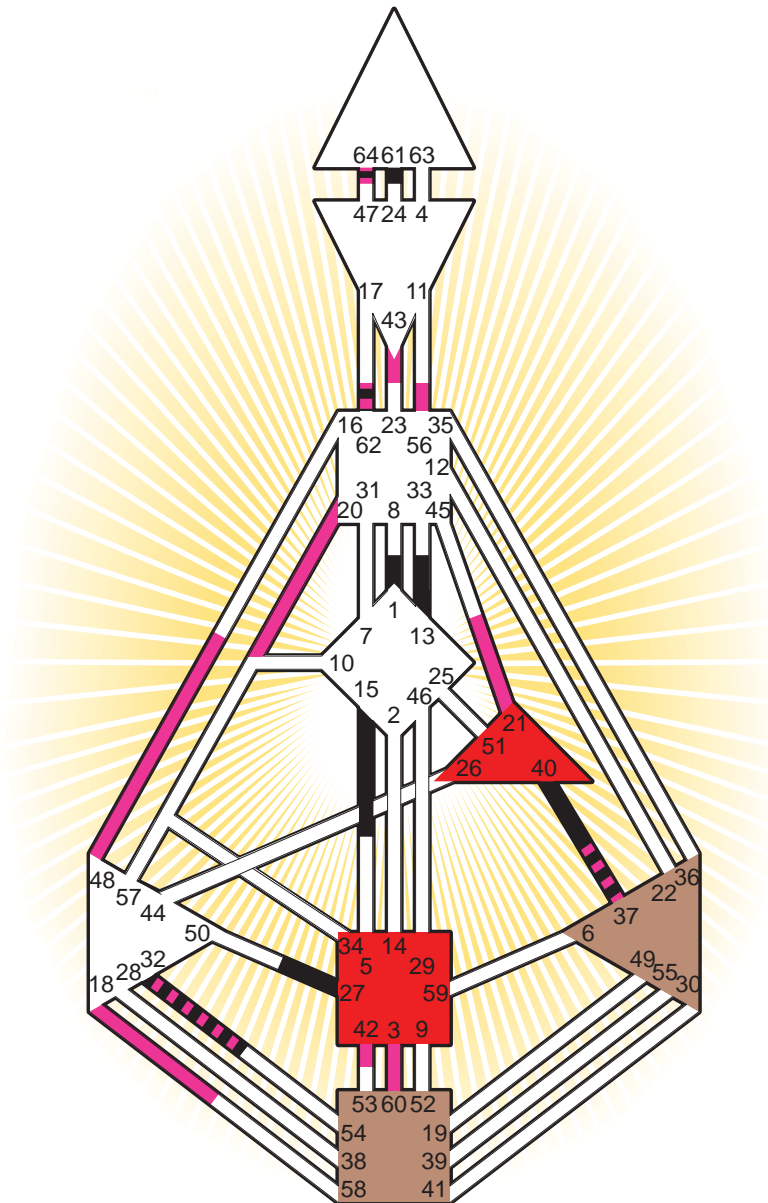

Definition Type

- No Definition
- Single Definition
- Split Definition
- Triple Split Definition
- Quadruple Split Definition

Mode

- To Wait
- To Do

Defined Centers

- Throat
- Head
- Ji
- Heart
- Sacral
- Root

Awareness

- Mental (Ajna)
- Intuitive (Spleen)
- Emotional (Solar Plexus)

	☉	⊕	☾	♋	♌	♍	♎	♏	♐	♑	♒	♓	
Personality	62.4	61.4	13.1	61.2	62.2	15.6	<u>40.3</u>	32.4	1.1	<u>37.5</u>	27.4	64.2	62.6
Design	42.6	32.6	18.2	<u>60.1</u>	56.1	21.6	20.1	48.3	43.3	<u>37.2</u>	<u>3.6</u>	64.1	62.4