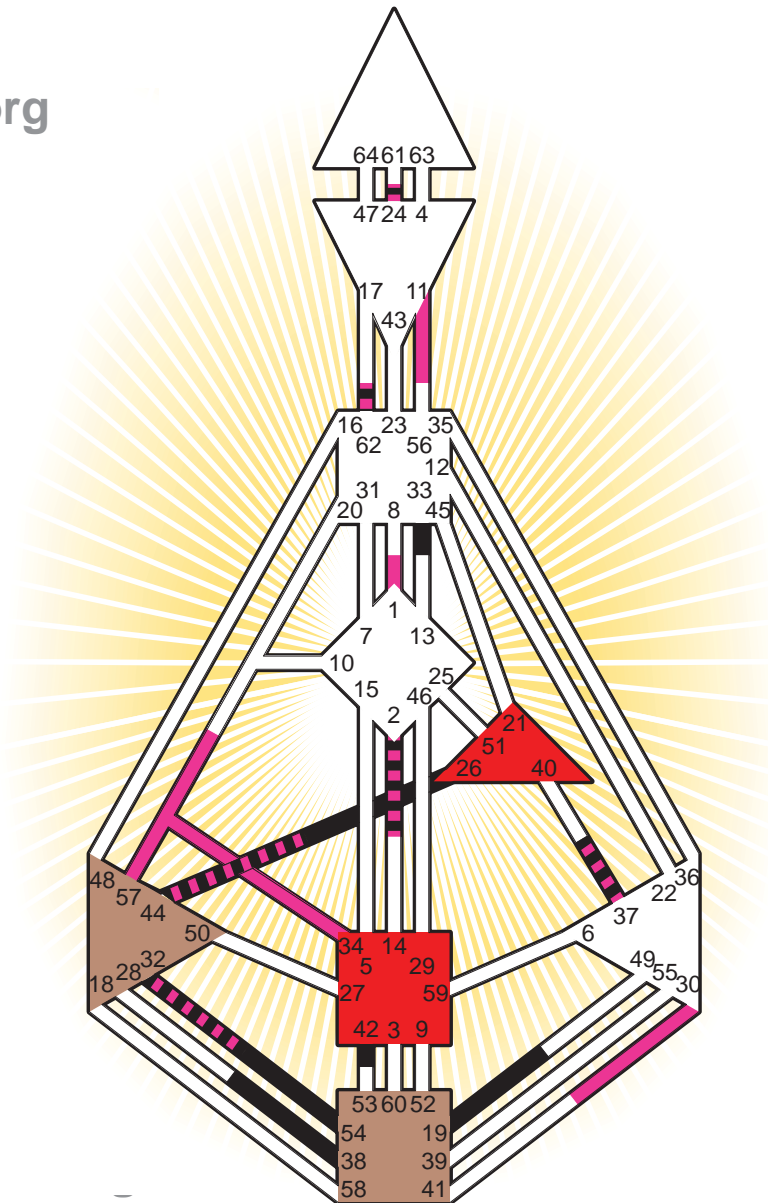

#### Definition Type

- No Definition
- Single Definition
- Split Definition
- Triple Split Definition
- Quadruple Split Definition

#### Mode

- To Wait
- To Do

#### Defined Centers

- Throat
- Head
- Ji
- Heart
- Sacral
- Root

#### Awareness

- Mental (Ajna)
- Intuitive (Spleen)
- Emotional (Solar Plexus)

	☉	⊕	☾	♋	♌	♍	♎	♏	♐	♑	♒	♓	
Personality	19.2	33.2	26.3	24.1	44.1	54.2	26.6	42.1	38.4	32.5	2.2	37.2	62.2
Design	44.4	24.4	32.2	24.6	44.6	1.2	34.6	30.5	11.2	57.4	2.4	37.1	62.4