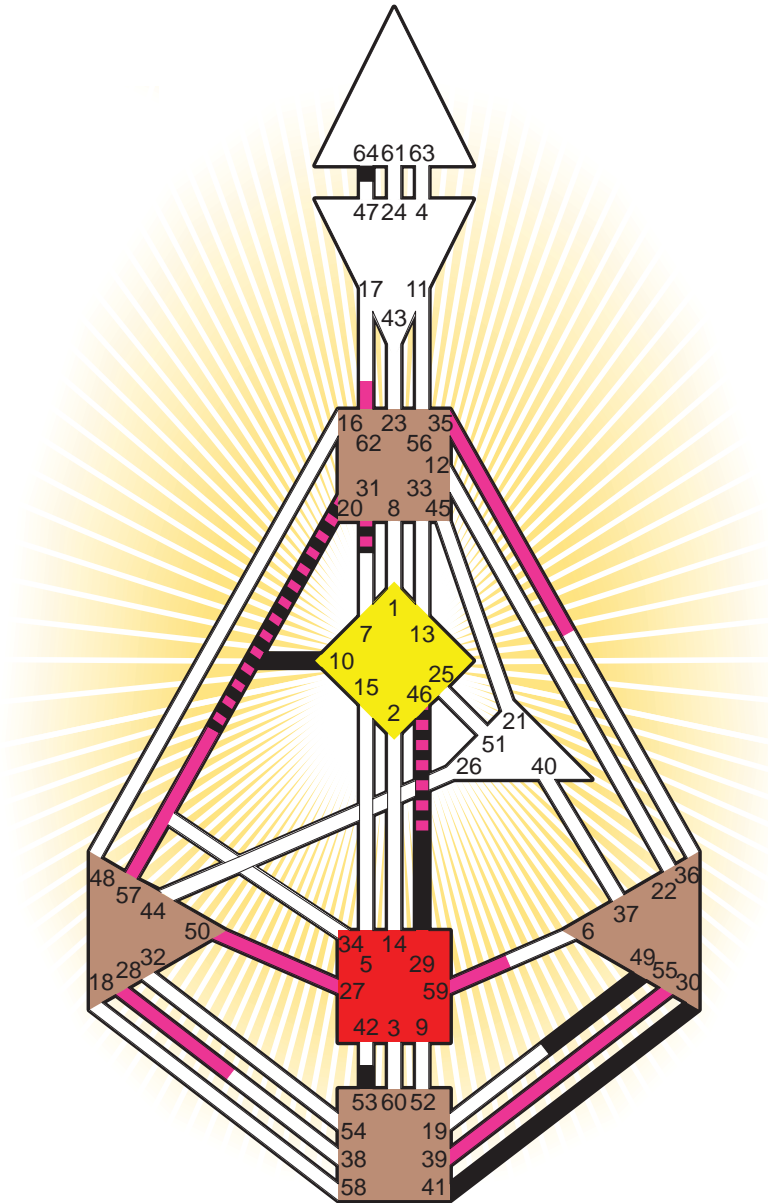

ZEN HUMAN DESIGN

INDIVIDUAL CHART

Sharon Tate

Personality

Dallas, TX
 24. January 1943
 17:47:00 CWT
 22:47:00 GMT

Design

30. October 1942
 03:42:28 GMT

Rodden Rating **AA**

Definition Type

- No Definition
- Single Definition
- Split Definition
- Triple Split Definition
- Quadruple Split Definition

Mode

- To Wait
- To Do

Defined Centers

- Throat
- Head
- Ji
- Heart
- Sacral
- Root

Awareness

- Mental (Ajna)
- Intuitive (Spleen)
- Emotional (Solar Plexus)

	☉	⊕	☾	♋	♌	♍	♎	♏	♐	♑	♒	♓	
Personality	<u>41.3</u>	<u>31.3</u>	<u>64.2</u>	<u>29.1</u>	<u>30.1</u>	<u>41.2</u>	<u>49.2</u>	<u>10.1</u>	<u>53.4</u>	<u>20.6</u>	<u>20.1</u>	<u>46.4</u>	<u>31.5</u>
Design	<u>28.5</u>	<u>27.5</u>	<u>39.4</u>	<u>59.2</u>	<u>55.2</u>	<u>57.4</u>	<u>50.6</u>	<u>50.2</u>	<u>62.5</u>	<u>35.1</u>	<u>20.4</u>	<u>46.3</u>	<u>31.6</u>