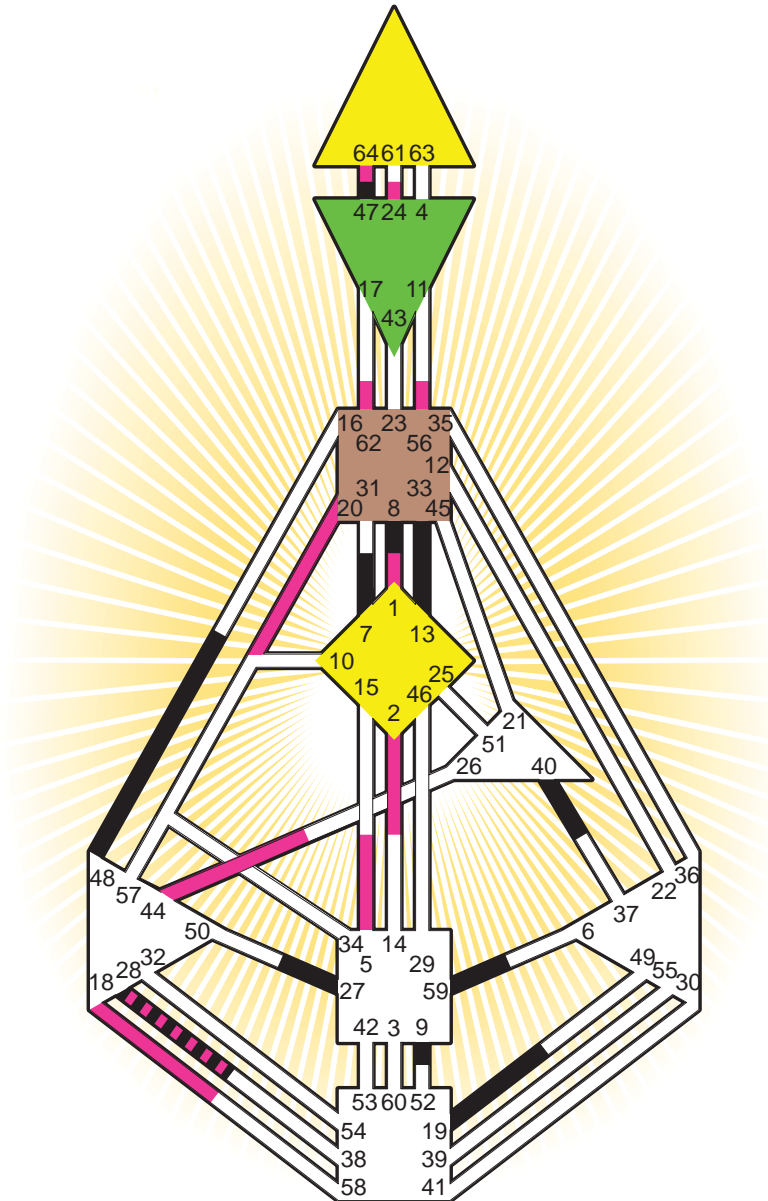

ZEN HUMAN DESIGN

INDIVIDUAL CHART

Audrey Tautou

Personality

Beaumont, F
 9. August 1976
 09:55:00 MET/S
 07:55:00 GMT

Design

9. May 1976
 08:41:28 GMT

Rodden Rating **AA**

Definition Type

- No Definition
- Single Definition
- Split Definition
- Triple Split Definition
- Quadruple Split Definition

Mode

- To Wait
- To Do

Defined Centers

- Throat
- Head
- Ji
- Heart
- Sacral
- Root

Awareness

- Mental (Ajna)
- Intuitive (Spleen)
- Emotional (Solar Plexus)

	☉	⊕	☾	♋	♌	♍	♎	♏	♐	♑	♒	♓	
Personality	7.4	<u>13.4</u>	19.2	28.6	27.6	40.4	59.2	<u>47.4</u>	8.5	<u>33.1</u>	28.2	9.6	48.1
Design	2.6	<u>1.6</u>	<u>64.6</u>	44.6	24.6	20.4	24.1	62.6	24.3	56.2	28.3	5.2	18.6