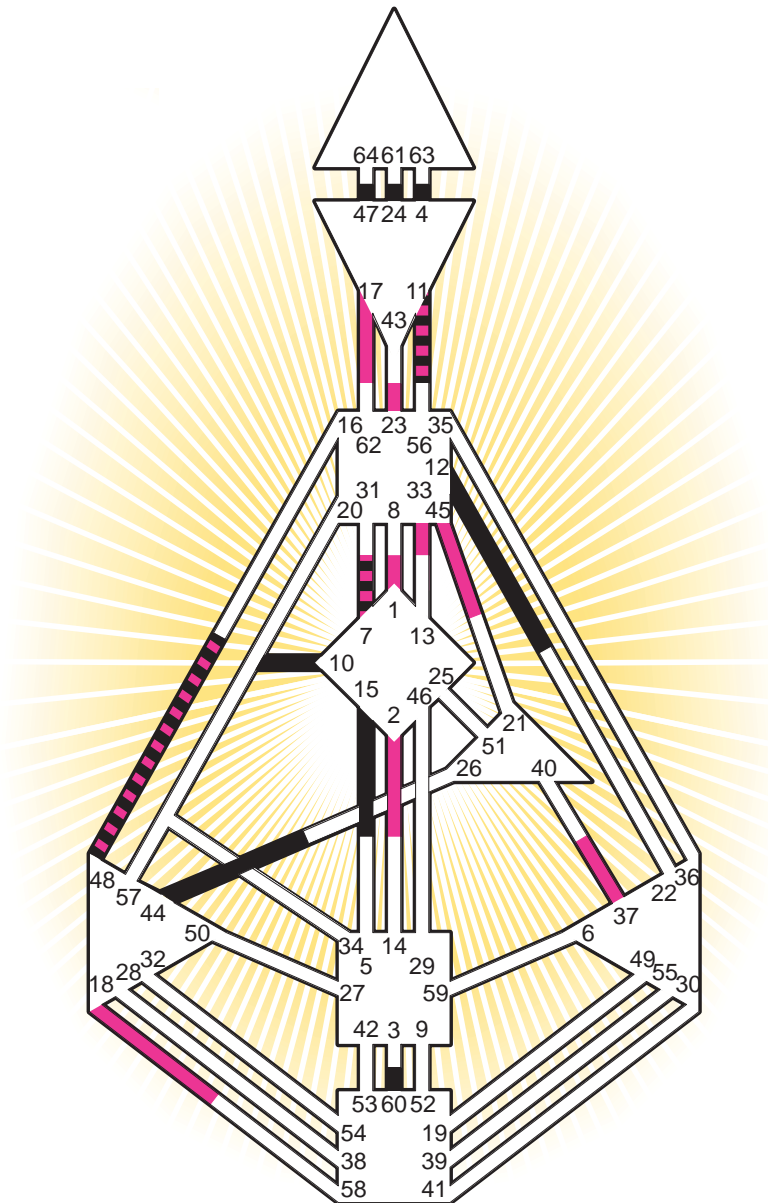

ZEN HUMAN DESIGN

INDIVIDUAL CHART

Clarence Thomas

Personality

Pin Point, GA
 23. June 1948
 21:00:00 EST
 02:00:00 GMT

Design

25. March 1948
 04:50:08 GMT

Rodden Rating **AA**

Definition Type

- No Definition
- Single Definition
- Split Definition
- Triple Split Definition
- Quadruple Split Definition

Mode

- To Wait
- To Do

Defined Centers

- Throat
- Head
- Ji
- Heart
- Sacral
- Root

Awareness

- Mental (Ajna)
- Intuitive (Spleen)
- Emotional (Solar Plexus)

	☉	⊕	☾	♋	♌	♍	♎	♏	♐	♑	♒	♓	
Personality	15.5	10.5	60.6	24.6	44.6	15.5	15.6	47.1	11.1	4.1	12.5	48.1	7.1
Design	17.1	18.1	18.2	2.2	1.2	37.3	23.1	7.6	11.6	7.4	45.6	48.3	33.6