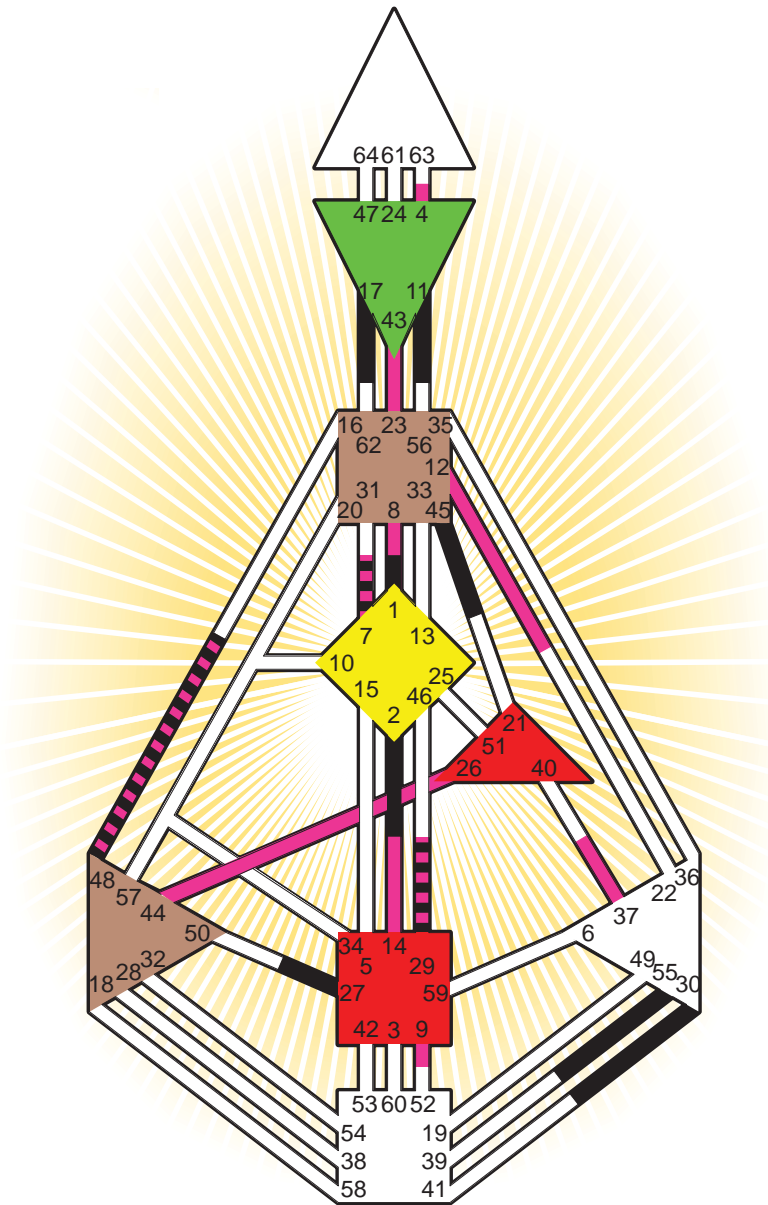

ZEN HUMAN DESIGN

INDIVIDUAL CHART

Eckhart Tolle

Personality

Cologne, D
 16. February 1948
 12:00:00 MET
 11:00:00 GMT

Design

21. November 1947
 20:37:52 GMT

Rodden Rating X

Definition Type

- No Definition
- Single Definition
- Split Definition
- Triple Split Definition
- Quadruple Split Definition

Mode

- To Wait
- To Do

Defined Centers

- Throat
- Head
- Ji
- Heart
- Sacral
- Root

Awareness

- Mental (Ajna)
- Intuitive (Spleen)
- Emotional (Solar Plexus)

	☉	⊕	☾	♋	♌	♍	♎	♏	♐	♑	♒	♓	
Personality	30.3	29.3	27.6	2.5	1.5	55.5	17.2	29.5	11.2	7.6	45.6	48.4	7.1
Design	14.5	8.5	37.4	23.5	43.5	44.2	26.3	29.2	9.1	4.4	12.3	48.3	7.2