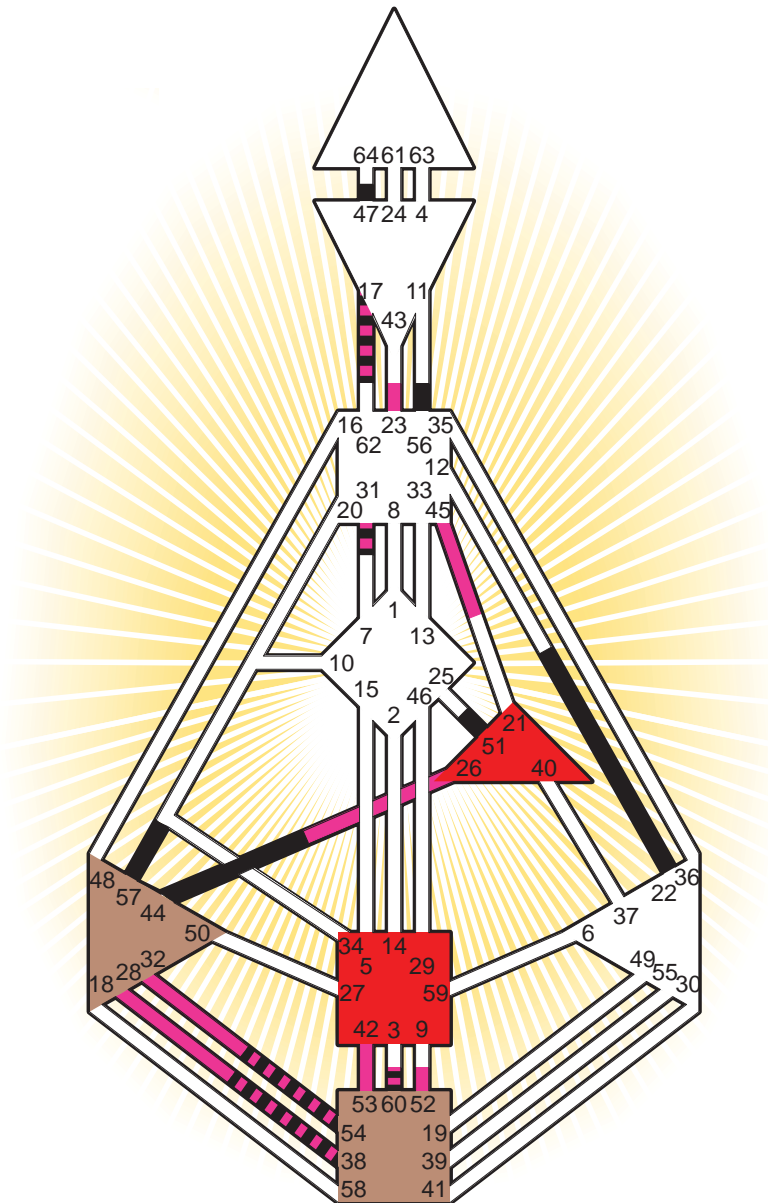

ZEN HUMAN DESIGN

INDIVIDUAL CHART

Leo Tolstoy

Personality

Tula, SSR
 9. September 1828
 22:52:00 LMT
 20:21:32 GMT

Design

10. June 1828
 01:16:04 GMT

Rodden Rating **DD**

Definition Type

- No Definition
- Single Definition
- Split Definition
- Triple Split Definition
- Quadruple Split Definition

Mode

- To Wait
- To Do

Defined Centers

- Throat
- Head
- Ji
- Heart
- Sacral
- Root

Awareness

- Mental (Ajna)
- Intuitive (Spleen)
- Emotional (Solar Plexus)

	☉	⊕	☾	♋	♌	♍	♎	♏	♐	♑	♒	♓	
Personality	47.1	22.1	47.6	57.2	51.2	47.4	31.3	38.2	44.4	56.5	60.3	54.1	17.4
Design	45.3	26.3	23.3	32.5	42.5	52.5	31.1	38.5	28.4	53.5	60.6	54.3	17.4