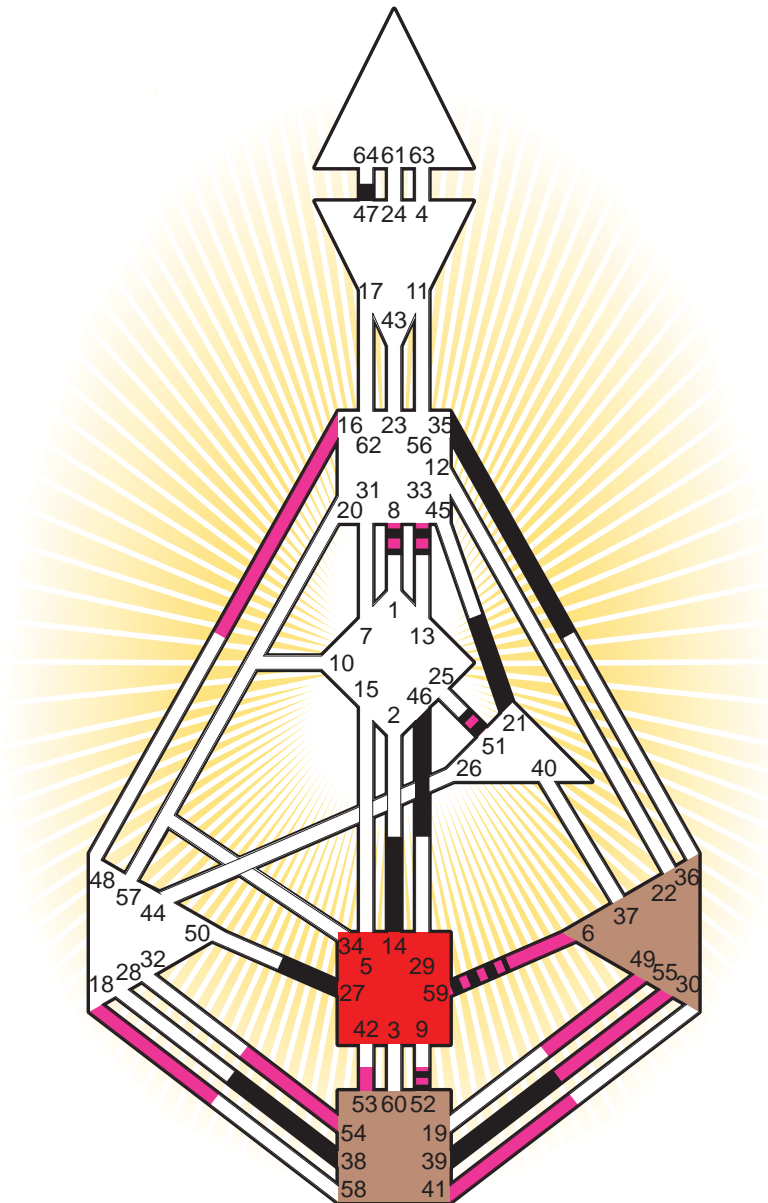

ZEN HUMAN DESIGN

INDIVIDUAL CHART

Pete Townshend

Personality

London, GBE
 19. May 1945
 15:00:00 WET/DS
 13:00:00 GMT

Design

19. February 1945
 04:17:01 GMT

Rodden Rating **A**

Definition Type

- No Definition
- Single Definition
- Split Definition
- Triple Split Definition
- Quadruple Split Definition

Mode

- To Wait
- To Do

Defined Centers

- Throat
- Head
- Ji
- Heart
- Sacral
- Root

Awareness

- Mental (Ajna)
- Intuitive (Spleen)
- Emotional (Solar Plexus)

| | ☉ | ⊕ | ☾ | ♋ | ♌ | ♍ | ♎ | ♏ | ♐ | ♑ | ♒ | ♓ | |
|-------------|-------------|-------------|-------------|-------------|------|------|------|------|------------|------|------|------|------|
| Personality | 8.4 | 14.4 | <u>59.6</u> | <u>39.1</u> | 38.1 | 27.2 | 51.6 | 21.4 | 47.1 | 52.5 | 35.1 | 46.6 | 33.1 |
| Design | <u>55.1</u> | <u>59.1</u> | 8.4 | 53.3 | 54.3 | 49.4 | 51.1 | 41.2 | <u>6.3</u> | 52.1 | 16.4 | 18.3 | 33.2 |