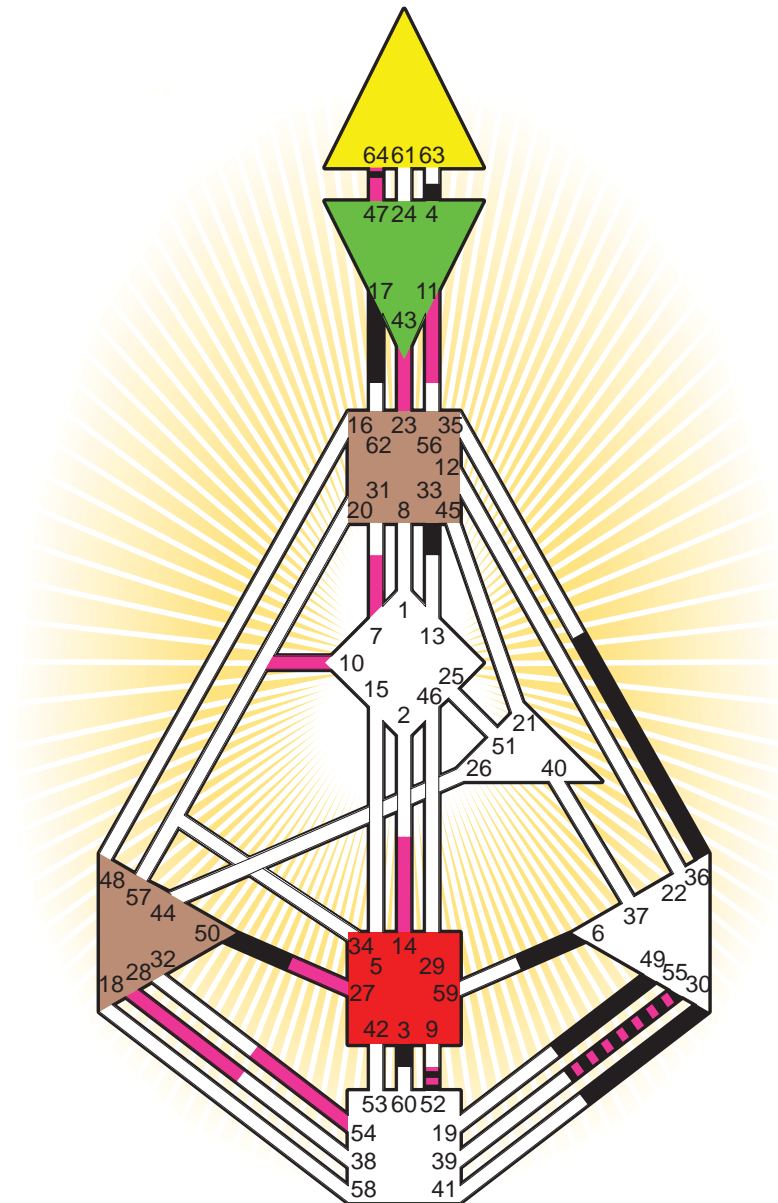

ZEN HUMAN DESIGN

INDIVIDUAL CHART

Lana Turner

Personality

Wallace, ID
 8. February 1921
 12:30:00 PST
 20:30:00 GMT

Design

14. November 1920
 05:42:53 GMT

Rodden Rating **AA**

Definition Type

- No Definition
- Single Definition
- Split Definition
- Triple Split Definition
- Quadruple Split Definition

Mode

- To Wait
- To Do

Defined Centers

- Throat
- Head
- Ji
- Heart
- Sacral
- Root

Awareness

- Mental (Ajna)
- Intuitive (Spleen)
- Emotional (Solar Plexus)

	☉	⊕	☾	♋	♌	♍	♎	♏	♐	♑	♒	♓	
Personality	49.1	4.1	30.5	<u>50.4</u>	3.4	55.6	17.3	36.5	<u>64.6</u>	6.2	55.5	33.5	52.4
Design	<u>43.3</u>	<u>23.3</u>	10.4	<u>28.5</u>	<u>27.5</u>	14.2	11.4	54.6	<u>64.4</u>	<u>47.6</u>	55.2	7.1	52.6