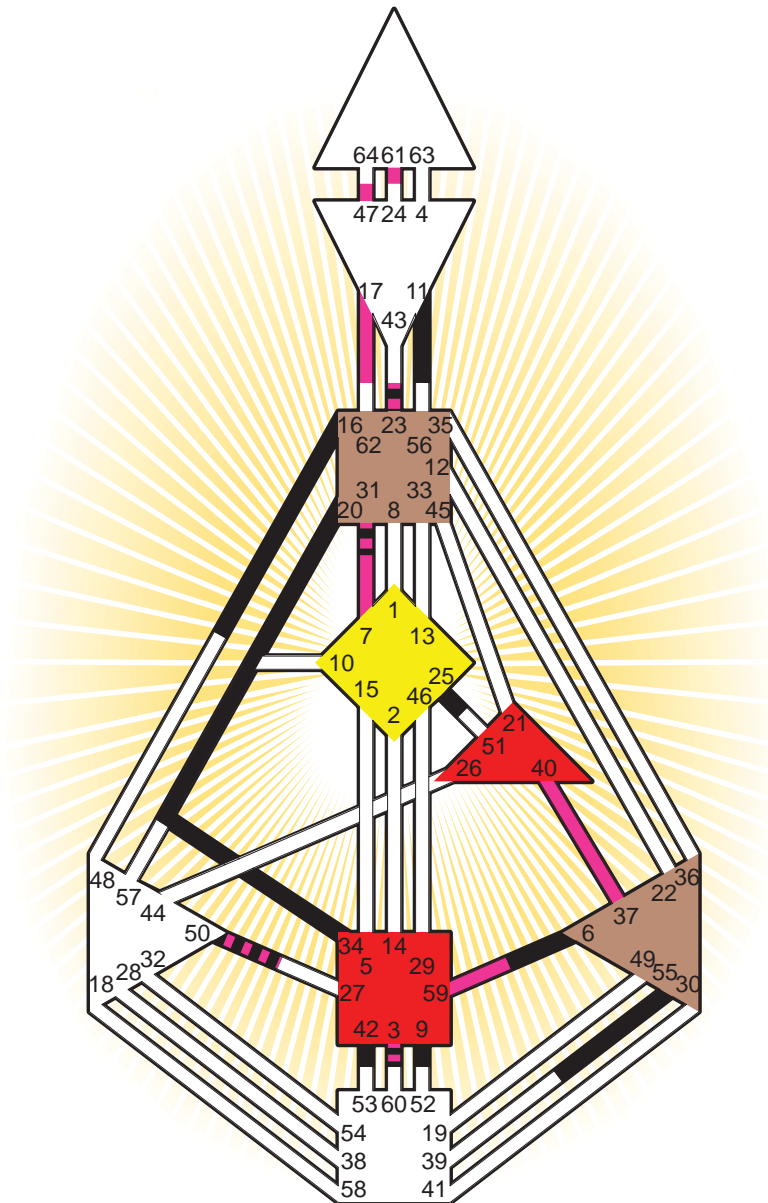

ZEN HUMAN DESIGN

INDIVIDUAL CHART

Tina Turner

Personality

Nutbush, TN
 26. November 1939
 22:10:00 CST
 04:10:00 GMT

Design

30. August 1939
 06:59:18 GMT

Rodden Rating **AA**

Definition Type

- No Definition
- Single Definition
- Split Definition
- Triple Split Definition
- Quadruple Split Definition

Mode

- To Wait
- To Do

Defined Centers

- Throat
- Head
- Ji
- Heart
- Sacral
- Root

Awareness

- Mental (Ajna)
- Intuitive (Spleen)
- Emotional (Solar Plexus)

	☉	⊕	☾	♋	♌	♍	♎	♏	♐	♑	♒	♓	
Personality	<u>34.5</u>	<u>20.5</u>	<u>16.2</u>	<u>50.3</u>	<u>3.3</u>	<u>9.3</u>	<u>11.3</u>	<u>55.5</u>	<u>25.1</u>	<u>42.5</u>	<u>23.1</u>	<u>6.3</u>	<u>31.1</u>
Design	<u>40.1</u>	<u>37.1</u>	<u>37.5</u>	<u>50.5</u>	<u>3.5</u>	<u>7.6</u>	<u>59.5</u>	<u>61.4</u>	<u>17.4</u>	<u>3.5</u>	<u>23.4</u>	<u>47.6</u>	<u>31.1</u>