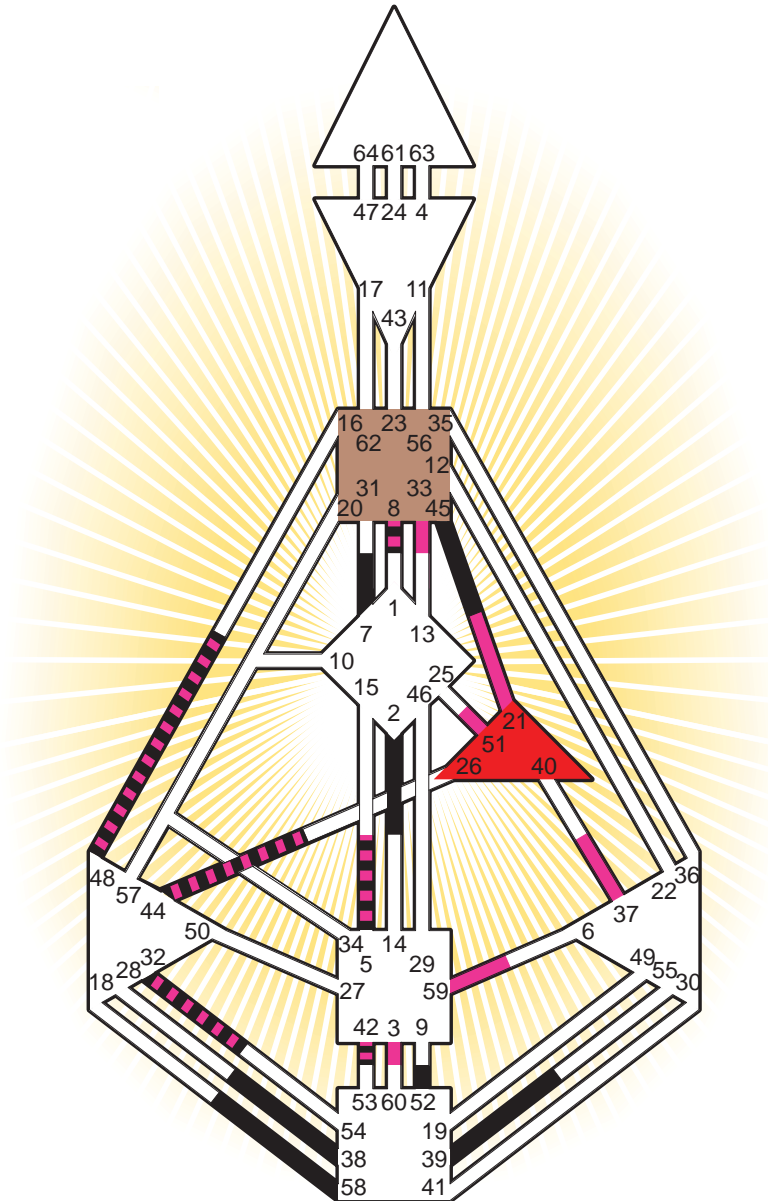

ZEN HUMAN DESIGN

INDIVIDUAL CHART

Liv Tyler

Personality

New York, NY
1. July 1977
06:08:00 EDT
10:08:00 GMT

Design

1. April 1977
07:21:36 GMT

Rodden Rating **A**

Definition Type

- ☐ No Definition
- ☒ Single Definition
- ☐ Split Definition
- ☐ Triple Split Definition
- ☐ Quadruple Split Definition

Mode

- ☐ To Wait
- ☒ To Do

Defined Centers

- ☒ Throat
- ☐ Head
- ☐ Ji
- ☒ Heart
- ☐ Sacral
- ☐ Root

Awareness

- ☐ Mental (Ajna)
- ☐ Intuitive (Spleen)
- ☐ Emotional (Solar Plexus)

	☉	⊕	☾	♋	♌	♍	♎	♏	♐	♑	♒	♓	
Personality	52.6	58.6	38.5	32.1	42.1	39.2	8.1	2.6	45.4	7.3	44.1	5.3	48.3
Design	21.3	48.3	59.4	32.4	42.4	3.1	51.5	37.5	8.6	33.3	44.4	5.6	48.4