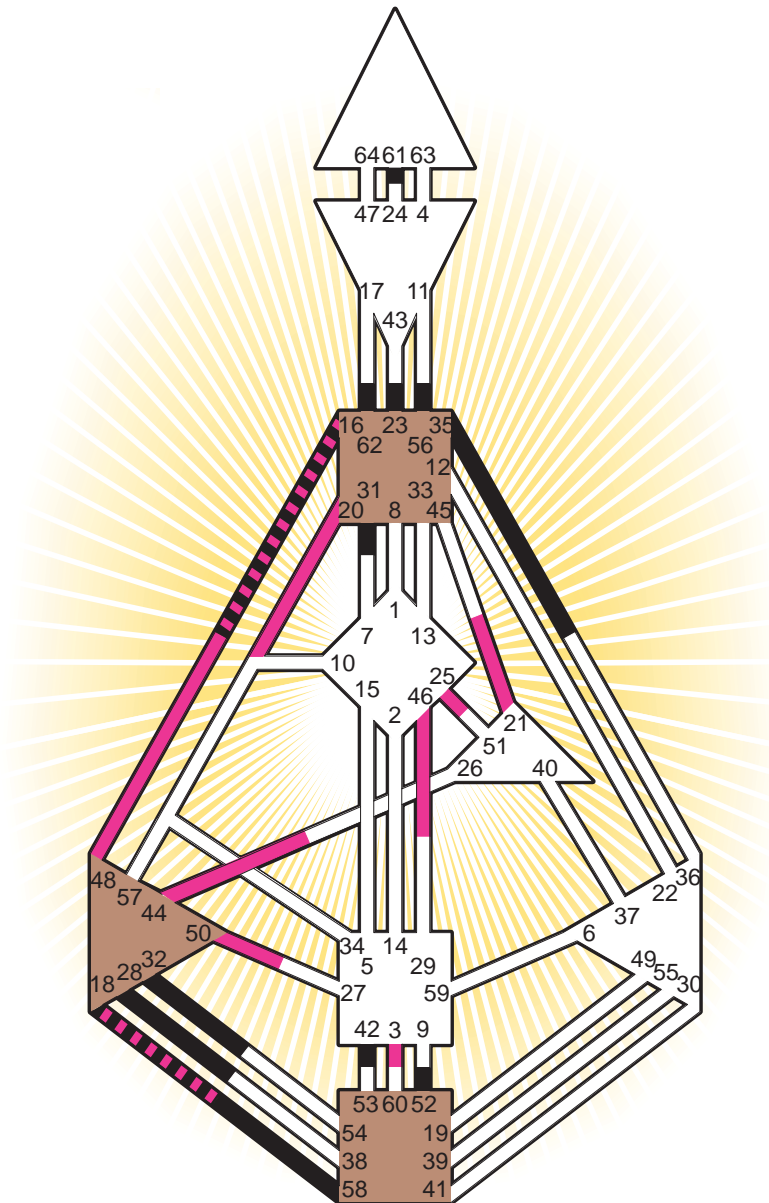

ZEN HUMAN DESIGN

INDIVIDUAL CHART

Walter Ulbricht

Personality

Leipzig, D
30. June 1893
13:20:00 MET
12:20:00 GMT

Design

31. March 1893
08:42:41 GMT

Rodden Rating **AA**

Definition Type

- ☐ No Definition
- ☒ Single Definition
- ☐ Split Definition
- ☐ Triple Split Definition
- ☐ Quadruple Split Definition

Mode

- ☐ To Wait
- ☒ To Do

Defined Centers

- ☒ Throat
- ☐ Head
- ☐ Ji
- ☐ Heart
- ☐ Sacral
- ☒ Root

Awareness

- ☐ Mental (Ajna)
- ☒ Intuitive (Spleen)
- ☐ Emotional (Solar Plexus)

	☉	⊕	☾	♋	♌	♍	♎	♏	♐	♑	♒	♓	
Personality	52.6	<u>58.6</u>	61.3	42.6	32.6	31.1	62.5	56.5	23.4	<u>18.3</u>	28.6	35.1	<u>16.5</u>
Design	21.2	<u>48.2</u>	46.2	3.3	50.3	21.3	25.5	20.2	3.6	<u>18.6</u>	44.3	<u>16.4</u>	<u>16.3</u>