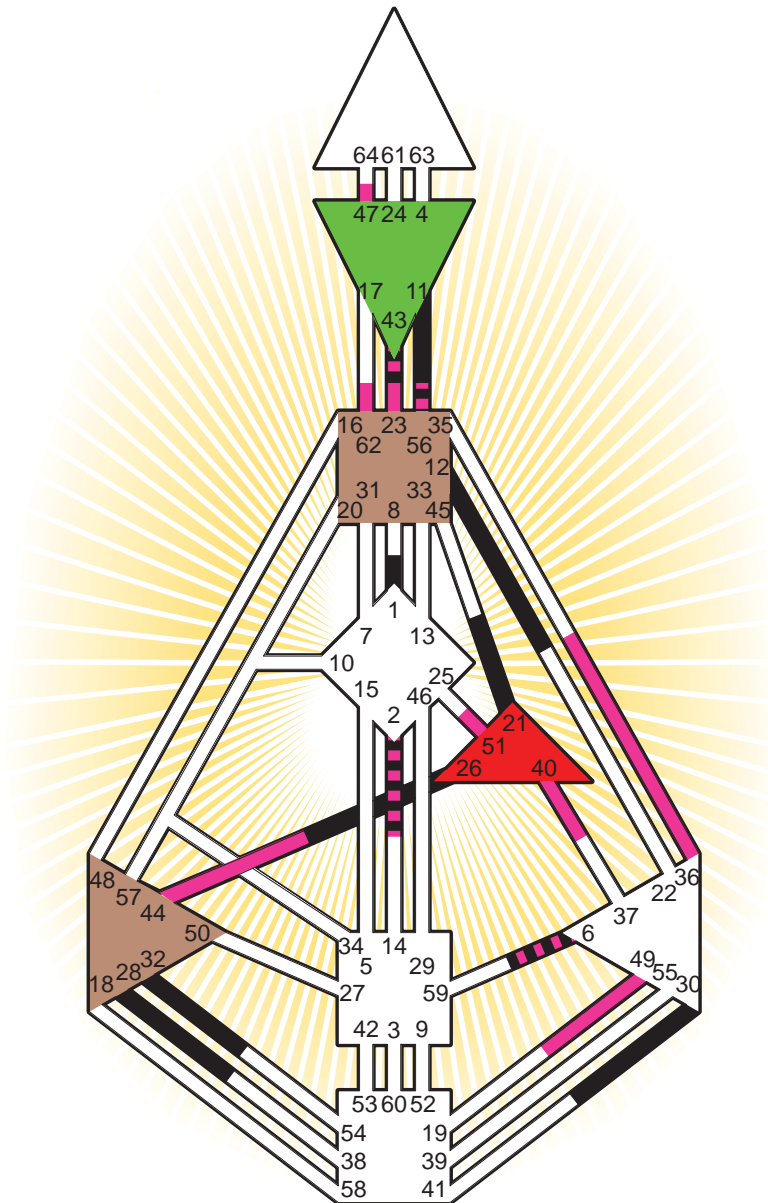

ZEN HUMAN DESIGN

INDIVIDUAL CHART

Liv Ullmann

Personality

Tokyo, J
 16. December 1938
 19:20:00 JST
 10:20:00 GMT

Design

19. September 1938
 10:11:01 GMT

Rodden Rating **C**

Definition Type

- No Definition
- Single Definition
- Split Definition
- Triple Split Definition
- Quadruple Split Definition

Mode

- To Wait
- To Do

Defined Centers

- Throat
- Head
- Ji
- Heart
- Sacral
- Root

Awareness

- Mental (Ajna)
- Intuitive (Spleen)
- Emotional (Solar Plexus)

	☉	⊕	☾	♋	♌	♍	♎	♏	♐	♑	♒	♓	
Personality	<u>11.2</u>	<u>12.2</u>	<u>32.3</u>	1.5	2.5	<u>26.3</u>	<u>43.2</u>	28.1	30.4	21.2	2.2	6.1	<u>56.6</u>
Design	6.4	36.4	62.6	<u>43.1</u>	<u>23.1</u>	40.5	<u>44.5</u>	40.2	49.6	51.1	2.5	47.5	<u>56.6</u>